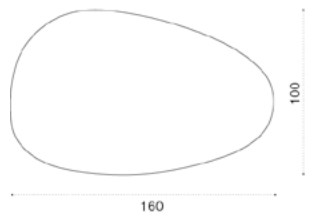

### Coffee table 160X100 H28 cm

Item	Description
BLTCRM1H1GCRMRF	Rosso francia + red
BLTCRM1H1GCGMVG	Verde guatemala + forest green
BLTCRM1H1GCCPTC	Travertino + light cream
COVER839	Rain cover 161 x 101 h27