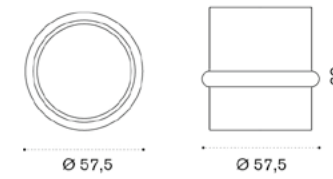

M Pot 50X100 H50 cm

INVAOMCS10	Sabbia
INVAOMCS11	Mastice