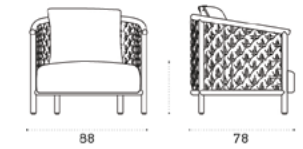

Patio

Lounge armchair