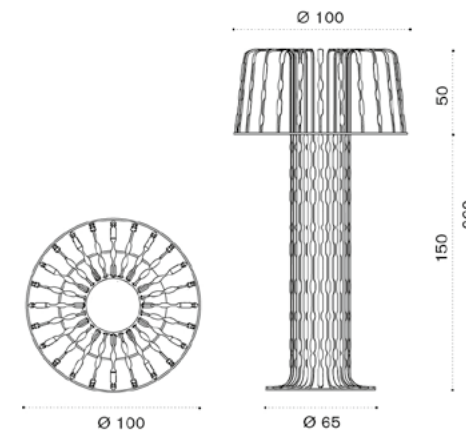

Description

- Olive green
- Limestone white
- Cinnamon
- Dark grey