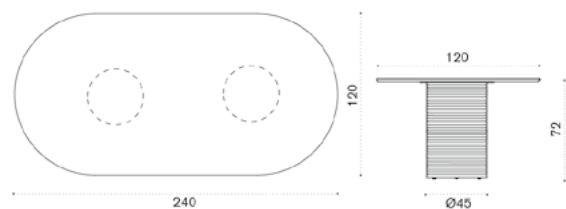

Oval dining table 240x120 cm

Item	Description
PTTPOR71MC	Alu. + rope light grey + cipollino marble
PTTPORF63MTC	Alu. + rope laguna + travertino
COVER829	Rain cover 241x121 h72

Patio

Back cushion 45x45 h10 cm

Item	Description
PTCUSCM1P302	Lumbar, 45x45, Madreperla
PTCUSCM1PP234	Lumbar, 45x45, Papaya
PTCUSCM1C731	Lumbar, 45x45, Pink Sand