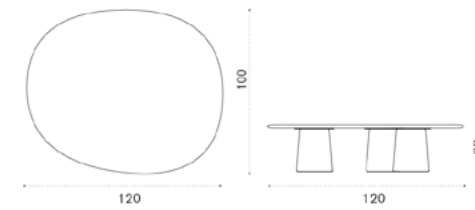

Coffee table 120X100 H28 cm

Item	Description
BLTCRM2H1GCRMRF	Rosso francia + red
BLTCRM2H1GCGMVG	Verde guatemala + forest green
BLTCRM2H1GCCPTC	Travertino + light cream
COVER843	Rain cover 121 x 101 h27