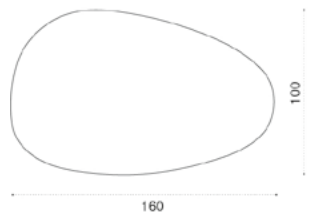

Coffee table 160X100 H40 cm

Item	Description
BLTCRM1H2GCRMRF	Rosso francia + red
BLTCRM1H2GCGMVG	Verde guatemala + forest green
BLTCRM1H2GCCPTC	Travertino + light cream
COVER844	Rain cover 161 x 101 h39