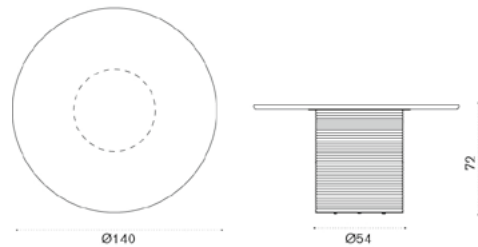

Round dining table Ø140 cm

Item	Description
PTTPTR71MC	Alu. + rope light grey + cipollino marble
PTTPTRF63MTC	Alu. + rope laguna + travertino
COVER836	Rain cover Ø141 h72