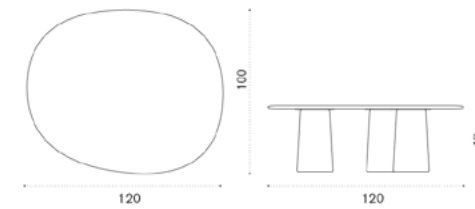

Coffee table 120X100 H40 cm

Item	Description
BLTCRM2H2GCRMRF	Rosso francia + red
BLTCRM2H2GCGMVG	Verde guatemala + forest green
BLTCRM2H2GCCPTC	Travertino + light cream
COVER840	Rain cover 121 x 101 h39

Coffee table 46X42 H28 cm

Item	Description
BLTCTH1GCRMRF	Rosso francia + red
BLTCTH1GCGMVG	Verde guatemala + forest green
BLTCTH1GCCPTC	Travertino + light cream
COVER842	Rain cover 51 x 45 h27

Coffee table 46X42 H40 cm

Item	Description
BLTCTH2GCRMRF	Rosso francia + red
BLTCTH2GCGMVG	Verde guatemala + forest green
BLTCTH2GCCPTC	Travertino + light cream
COVER841	Rain cover 51 x 45 h39