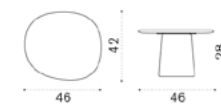

Item	Description
BLTCTH1GCRMRF	Rosso francia + red
BLTCTH1GCGMVG	Verde guatemala + forest green
BLTCTH1GCCPTC	Travertino + light cream
COVER842	Rain cover 51 x 45 h27

Coffee table 46X42 H40 cm