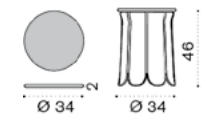

Folia

Design: Luca Nichetto

Collection composed of:
stool / coffee table

Material - Frame

Material - Table top

Rain cover

Folia

Stool Ø33 H44 cm

Item	Description
FOSGB38	Barstool, olive green
FOSGB56	Barstool, limestone white
FOSGB66	Barstool, cinnamon
FOSGBG	Barstool, dark grey
COVER837	Rain cover Ø34 h44

Coffee table Ø34 h46 cm

FOTCB38PSO	Olive green + oliva
FOTCB56PSN	Limestone white + nebbia
FOTCB66PSS	Cinnamon + senape
FOTCBGPSL	Dark grey + london smoke
COVER838	Rain cover Ø35 h46