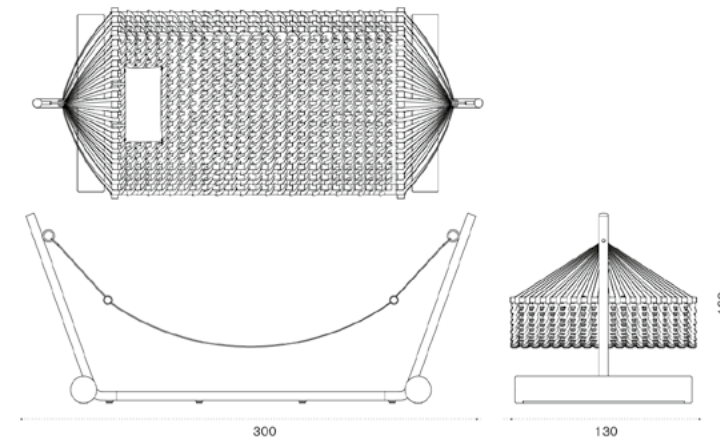

Item	Description
PTSTAMD56R6372	Limestone+ Teak + rope laguna/light grey
PTAMR6371	Teak + rope laguna/light grey
PTCUAMP46	Back cushion, White