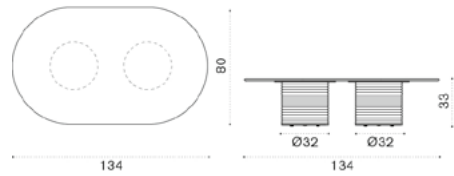

Patio

Design: Zanellato / Bortotto

Coffee table 134X80 H33 cm

Item	Description
PTTCOR71PSM	rope light grey + muschio
PTTCORF63PSN	rope laguna + nebbia
COVER834	Rain cover 135 x 81 h32

Dining armchair