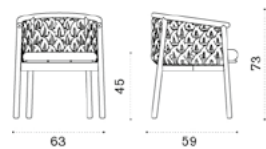

## Coffee table Ø42 H43 cm

PTTCTR71PSM	Alu. + rope light grey + muschio
PTTCTRF63PSN	Alu. + rope laguna + nebbia
COVER833	Rain cover Ø43 h42

# Patio

Design: Zanellato / Bortotto

Coffee table 134X80 H33 cm

Item	Description
PTTCOR71PSM	rope light grey + muschio
PTTCORF63PSN	rope laguna + nebbia
COVER834	Rain cover 135 x 81 h32

Dining armchair

Item	Description
PTPDT1R6371	Teak + rope laguna/light grey
PTCUPDPP46	Seat cushion White
PTCUPDPP825	Seat cushion Deep Green
COVER835	Rain cover 64x60 h72