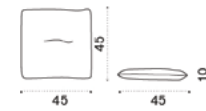

Self supporting hammock

Patio

Back cushion 45x45 h10 cm