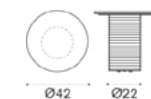

PTTCTR71PSM	Alu. + rope light grey + muschio
PTTCTRF63PSN	Alu. + rope laguna + nebbia
COVER833	Rain cover Ø43 h42