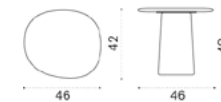

Item	Description
BLTCTH2GCRMRF	Rosso francia + red
BLTCTH2GCGMVG	Verde guatemala + forest green
BLTCTH2GCCPTC	Travertino + light cream
COVER841	Rain cover 51 x 45 h39