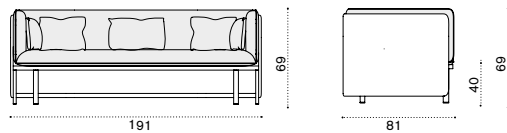

3 seater sofa

natwick tight weave ESD3H1WNFD43
natwick wide weave ESD3H1WNHD43
cushions, seat+5 back ESCUD3AW25

→ 50