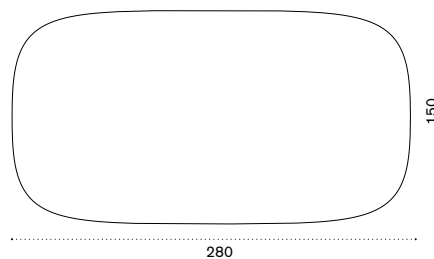

Rectangular dining table 280x150 BLTPRM1PGA

Steward rotating tray BLVST11

→ 315

All dimensions are in centimeters