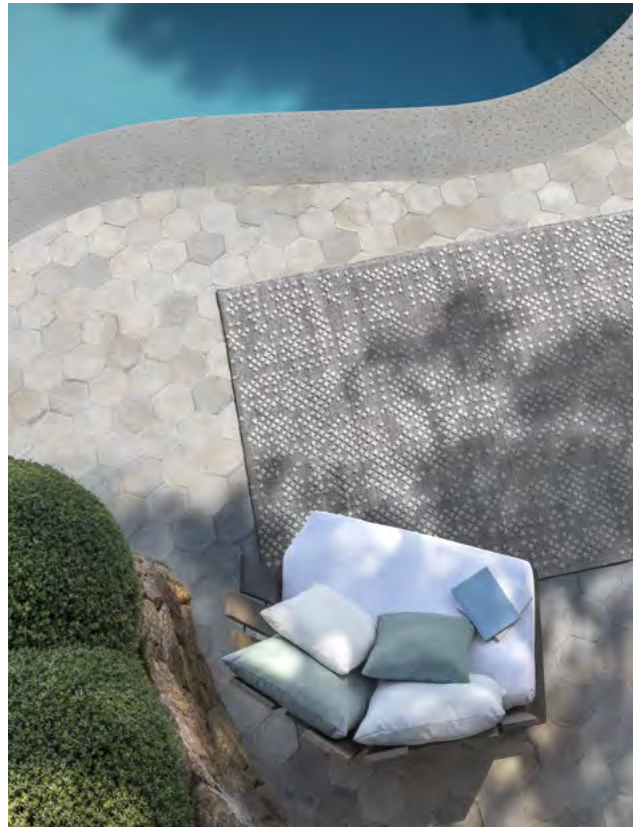

Nodi

Design: Paola Navone

Collection composed of:
Rete / Camouflage / Puntocroce

Abstract, geometric, textured patterns take shape with a grain weaving inspired by skilled craftsmanship and the Mediterranean spirit. Different shades of concrete grey and black, bright nuances of green and blue intertwine, telling the story of the design with poetic surfaces and full-bodied weaves, that convey pleasant sensations to be experienced outdoors.

Technical info p 316