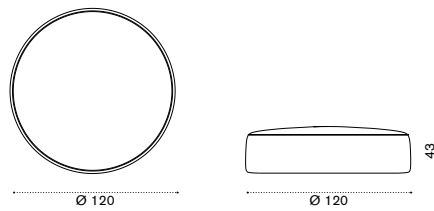

Pouf Ø120

Dharma 200/700 white ISPUTPP2201/7701
Dharma 400/100 sage green ISPUTPP4402/1102

→ 29