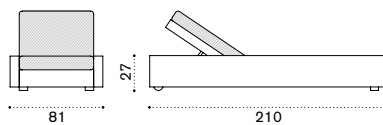

Sunbed

CBLEW2_
mattress CBCULEA__

→ 39,5