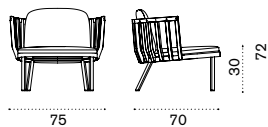

Club armchair

pickled teak SWPCD__T5
natural teak SWPCD__T1
cushions, seat+back SWCUPC_____

→ 14