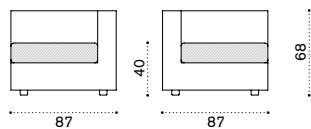

Corner module

CBDMAUW2_
cushions, seat+back CBCUDMAUA__

→ 23,5