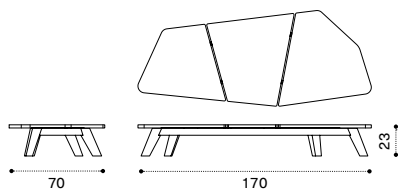

Coffee table 70 x 170 - large

brushed natural teak + marble RATCRT1SMS
brushed natural teak + smeraldo RATCRT1SPSR

→ 40