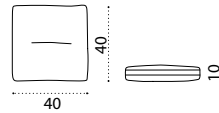

Yacht Collection / Baia

XL Sofa

carbon/teak BAD3D69T1____
carbon BAD3D69____
carbon/accoya BAD3D69A____

silver/teak BAD3D70T1____
silver BAD3D70____
silver/accoya BAD3D70A____

→ 69

Corner module

carbon/teak BAAUD69T1____
carbon BAAUD69____
carbon/accoya BAAUD69A____

silver/teak BAAUD70T1____
silver BAAUD70____
silver/accoya BAAUD70A____

→ 36

XL Central module

carbon/teak BACD69T1____
carbon BACD69____
carbon/accoya BACD69A____

silver/teak BACD70T1____
silver BACD70____
silver/accoya BACD70A____

→ 58

Complementary back cushion 40x40

BACUSCM1____

→ 1,5

Back end module - Left

carbon/teak BAFSD69T1____
carbon BAFSD69____
carbon/accoya BAFSD69A____

silver/teak BAFSD70T1____
silver BAFSD70____
silver/accoya BAFSD70A____

→ 69

Back end module - Right

carbon/teak BAFDD69T1____
carbon BAFDD69____
carbon/accoya BAFDD69A____

silver/teak BAFDD70T1____
silver BAFDD70____
silver/accoya BAFDD70A____

→ 69

Chaise longue mod - Left

carbon/teak BACLSD69T1____
carbon BACLSD69____
carbon/accoya BACLSD69A____

silver/teak BACLSD70T1____
silver BACLSD70____
silver/accoya BACLSD70A____

→ 69

Chaise longue mod - Right

carbon/teak BACLDD69T1____
carbon BACLDD69____
carbon/accoya BACLdD69A____

silver/teak BACLDD70T1____
silver BACLDD70____
silver/accoya BACLdD70A____

→ 69

All dimensions are in centimeters