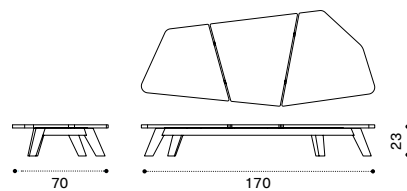

brushed natural teak + marble RATCRT1SMS
brushed natural teak + smeraldo RATCRT1SPSR

 **→ 40**

Coffee table 70 x 170 - large

pickled teak + marble RATCRT5MS
pickled teak + smeraldo RATCRT5PSR

 **→ 40**

Sunbed