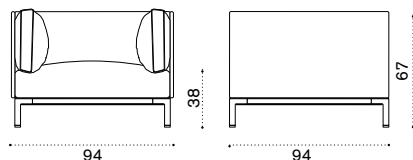

Lounge armchair

carbon/teak BAPLD69T1____
carbon BAPLD69____
carbon/accoya BAPLD69A____

silver/teak BAPLD70T1____
silver BAPLD70____
silver/accoya BAPLD70A____

→ 32,5