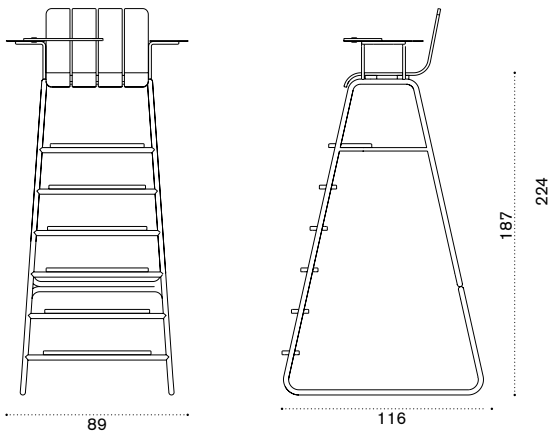

Side panels

metal ACPND59__

→ 4