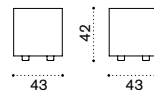

Footstool

CBFSW2_

→ 5,2