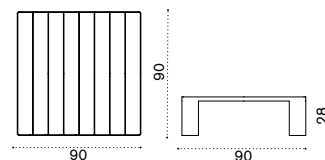

 → 53

Round coffee table Ø 56

with pickled teak top ESTCTD43T5

 → 9

Square coffee table 90x90

with pickled teak top ESTCQD43T5

 → 19

All dimensions are in centimeters