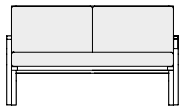

2 seater sofa

EID2S__
cushions, seat+2 back EICUD2____

→ 33,5

147,5