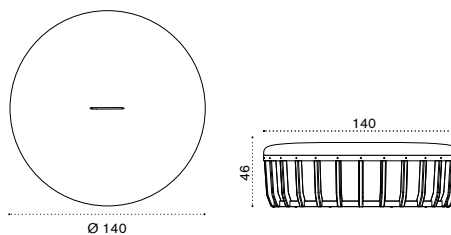

Pouf Ø 140 h46

pickled teak + seat cushion SWPM32D__T5
natural teak + seat cushion SWPM32D__T1

→ 48