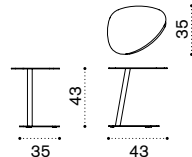

Material

Aluminium
Warmwhite

Aluminium
Warmgrey

Aluminium
White

Aluminium
Mud Grey

Smart side table 43x35

SMTCRD___

kg → 3,5