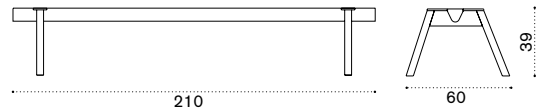

Beam L 240 with legs

alu. ACTRCM3D__

Beam L 300 with legs

alu. ACTRCM4D__