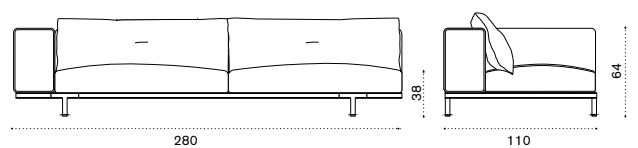

XL Backend module - Right / Left

carbon/teak CIF_D69T1____
carbon CIF_D69____
carbon/accoya CIF_D69A____
silver/teak CIF_D70T1____
silver CIF_D70____
silver/accoya CIF_D70____

→ 65