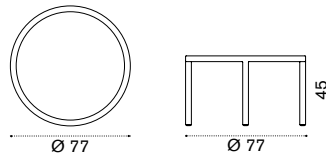

Coffee table Ø 77 h45

natural teak + ceramic stone ice white GLTCTH2T1LI
pickled teak + ceramic stone sand GLTCTH2T5LS

→ 9