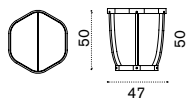

Small coffee table Ø 50

pickled teak SWTCQH2D__T5
natural teak SWTCQH2D__T1

→ 9