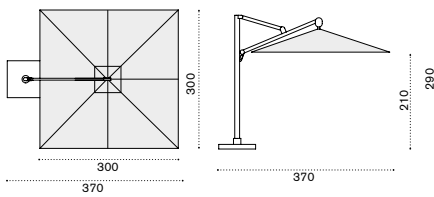

Adjustable square parasol 3x3 m

FROBQD52__