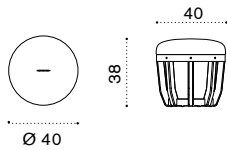

 → 5 

Pouf Ø 40 h46

pickled teak + seat cushion SWPM12D__T5
natural teak + seat cushion SWPM12D__T1

 → 6,5 

Pouf Ø 60 h38

pickled teak + seat cushion SWPM21D__T5
natural teak + seat cushion SWPM21D__T1

 → 10,5 