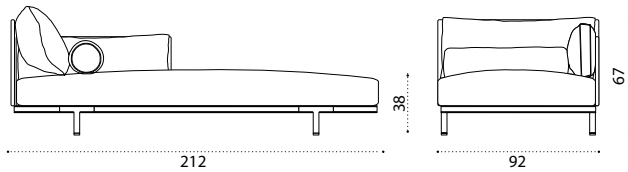

Yacht Collection / Baia

Design: Christophe Pillet

Collection composed of:
loung armchair / sofa / modular sofa
/ daybed / sunbed / pouf / coffee table / lamp ^{new}

Daybed - Left

carbon/teak BADBSD69T1____
carbon BADBSD69____
carbon/accoya BADBSD69A____

silver/teak BADBSD70T1____
silver BADBSD70____
silver/accoya BADBSD70A____

→ 57