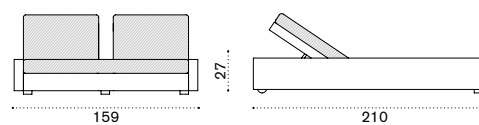

Double sunbed

CBLDW2_
mattress CBCULDA__

→ 68

All dimensions are in centimeters