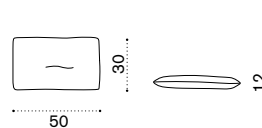

Back cushion 50X30

ice RTCUSCRPP40
leofanto 1 RTCUSCRPP42
carmide 11 RTCUSCRPP43
chartreuse RTCUSCRP29

→ 0,5

All dimensions are in centimeters