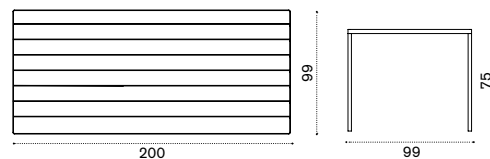

Rectangular dining table 200x99

with pickled teak table top ESTPRD43T5

→ 54 → 8