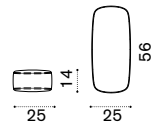

Long back cushion

soft ivory melange CPCUSCM2O001
aquamarine CPCUSCM2O732

→ 5.5

Armrest cushion

soft ivory melange CPCUBRO001
aquamarine CPCUBRO732

→ 1

Back cushion 50x30

soft ivory melange CPCUSCRO001
aquamarine CPCUSCRO732
elitis acquamarina CPCUSCRO11440