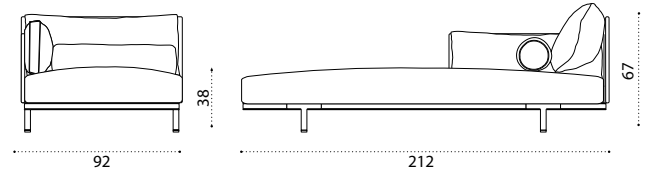

Daybed - Right

carbon/teak BADBDD69T1____
carbon BADBDD69____
carbon/accoya BADBDD69A____

silver/teak BADBDD70T1____
silver BADBDD70____
silver/accoya BADBDD70A____

→ 57