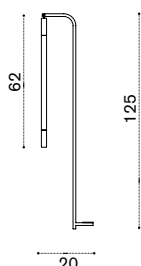

Rain cover

Lamp ^{new}