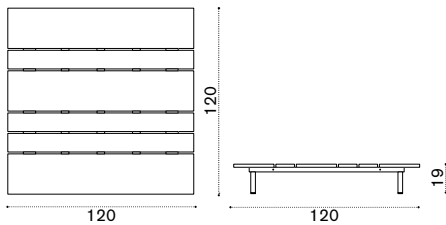

S module 120x120

teak + alu. dark grey CPBAM1T1DG

$\rightarrow 27$