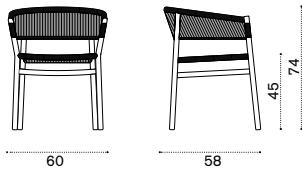

Kilt

Dining armchair - Teak

teak + round rope sand KIPDT1RCS
teak + round rope olive green KIPDT1R56
teak + round rope ruby wine KIPDT1R52
pickled teak + round rope dark grey KIPDT5RCD
seat cushion 46x42 h2 KICUPDA__

→ 6,5