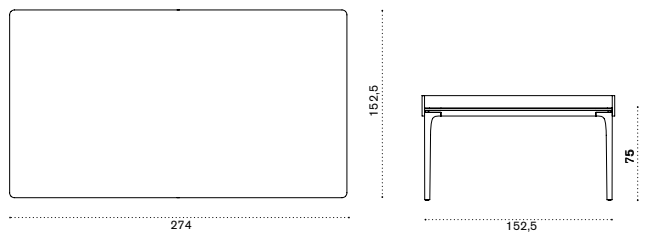

XL rectangular dining table 274x99

aluminium + teak PLTPRM2D4_T1

 → 49,2  → 10

Rectangular dining / Ping pong table 274x152,5

aluminium + ceramic stone PLTPRM3D38LR

ping pong kit included

 → 96,5  → 12

Enjoy