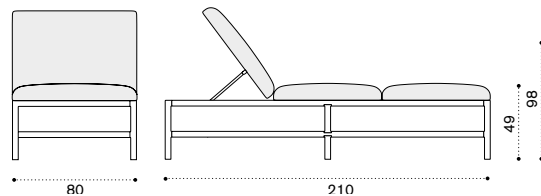

Sunbed

natural teak + mattress GLLET1____
pickled teak + mattress GLLET5____

→ 29

Dining armchair ^{new}

natural teak GLPDT1R1
pickled teak GLPDT5R2
seat and back cushions GLCUPD____

→ 10,5

All dimensions are in centimeters