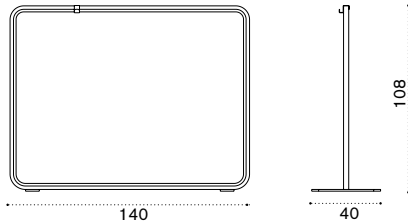

Freestand perforated corrugated panel

alu. ACPPD__

 → 11 

Seat L 60cm with backrest

teak ACS11T1

alu. ACS11D__

seat cushion 53x41 h6 cm ACCUSEA__

 → 6,5 