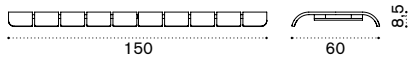

seat cushion 53x41 h6 cm ACCUSEA__

 → 4 

Sport Collection / Ace

Seat L 150cm without backrest

teak ACS20T1
alu. ACS20D__
seat cushion 140x41 h6 cm ACCUPA__

 → 10 

Black cork tray

black cork ACVSM1BC