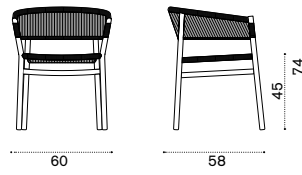

→ 6,5

Dining armchair - Aluminium

alu warmwhite + round rope light grey KIPDD43R1
 alu warmgrey + round rope dark grey KIPDD44RCD
 seat cushion 46x42 h2 KICUPDA__

→ 6,5

Square dining table 91x91

teak KITPQT1
 pickled teak KITPQT5