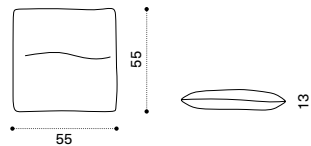

Back cushion 55x55 cm

RACUSCM2___

$\rightarrow 1$

All dimensions are in centimeters