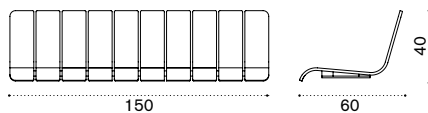

Seat L 150cm with backrest

teak ACS21T1

alu. ACS21D__

seat cushion 140x41 h6 cm ACCUPA__

→ 16,5

Seat L 60cm without backrest

teak ACS10T1

alu. ACS10D__

seat cushion 53x41 h6 cm ACCUSEA__

→ 4