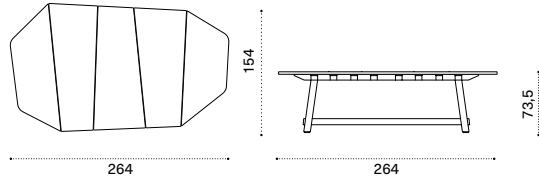

Dining table 264 x 154

brushed natural teak + marble RATPRM1T1SMS
brushed natural teak + smeraldo RATPRM1T1SPSR
pickled teak + Carrara marble RATPRM1T5MS
pickled teak + smeraldo RATPRM1T5PSR

→ 354 → 10