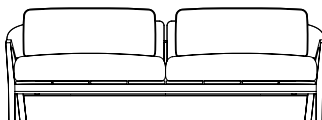

3 seater sofa

natural teak KND3T1R70
pickled teak KND3T5R71
cushions, seat+back KNCUD3PP__

→ 41

207