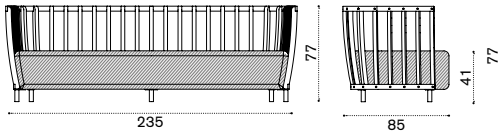

XL sofa

pickled teak SWD3D__T5
natural teak SWD3D__T1
cushions, seat + 3 back SWCUD3_____

→ 59