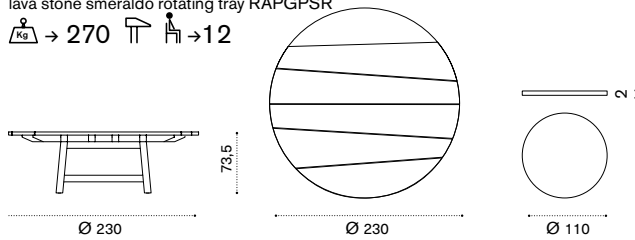

Round dining table Ø 230

brushed natural teak RATPTM1T1S
pickled teak RATPTM1T5
Carrara marble rotating tray RAPGMS
lava stone smeraldo rotating tray RAPGPSR

→ 270 → 12

Dining armchair

brushed natural teak RAPDT1SR1
pickled teak RAPDT5R1

→ 6