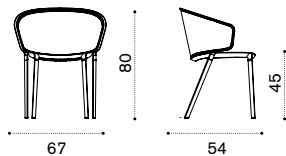

Material

Round Rope Lava Grey
+ Aluminium Dark Grey

Material

Round Rope Light Grey
+ Aluminium Warmwhite

Rain Cover

Ethi-Care

Dining armchair

natwick + warmwhite PVPDD43WN
rope light grey + warmwhite PVPDD43R1
rope lava grey + dark grey PVPDDGR4