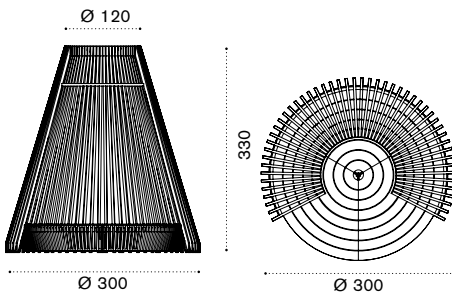

Wooden shelter

Ø 3m x h3,3m

HUGUT1A

curtain 2,8x2,65 m HUTDV___

→ 199

All dimensions are in centimeters