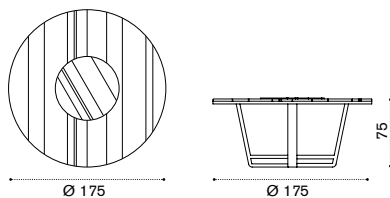

Round dining table Ø 175

teak COTPTM1T1
pickled teak COTPTM1T5
Kg → 94,5