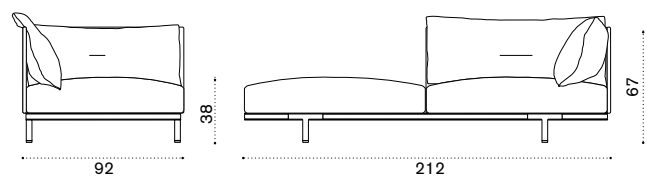

silver/teak BACLDD70T1____
silver BACLDD70____
silver/accoya BACLdD70A____

 → 69 

All dimensions are in centimeters

Yacht Collection / Baia

Design: Christophe Pillet

Collection composed of:
loung armchair / sofa / modular sofa
/ daybed / sunbed / pouf / coffee table / lamp ^{new}