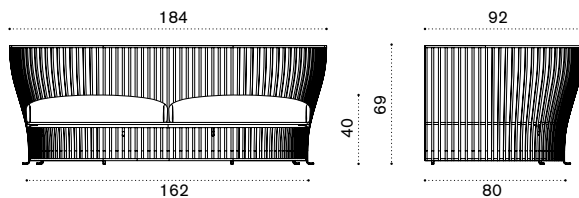

→ 0,5

Cup holder Ø 25

VXPBT5
 → 0,5

2 seater sofa

alu. mineral grey VXD2D53
 alu. limestone white VXD2D56

cushions, seat+5back lichen VXCUD2A46
 cushions, seat+5back linen color VXCUD2A49

→ 40,5

Venexia