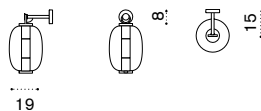

Wired applique

LNLAAV_D__

→ 3

IP44 LED 230 VAC 6W
3000° K - 450 LUMEN
ENERGETIC CLASS: A