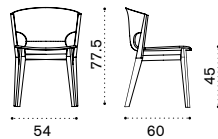

Dining chair

natural teak KNSET1R70
pickled teak KNSET5R71

→ 6,5