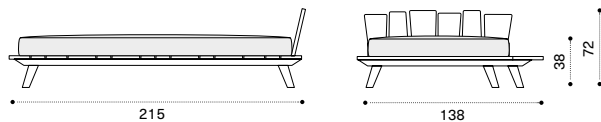

Sunbed

brushed natural teak RALET1S
pickled teak RALET5
seat cushion RACULEP__

→ 40