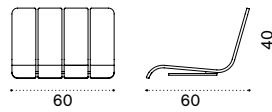

Seat L 60cm with backrest

teak ACS11T1

alu. ACS11D__

seat cushion 53x41 h6 cm ACCUSEA__

→ 6,5