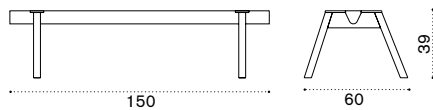

Beam L 240 with legs

alu. ACTRCM3D__

Beam L 300 with legs

alu. ACTRCM4D__