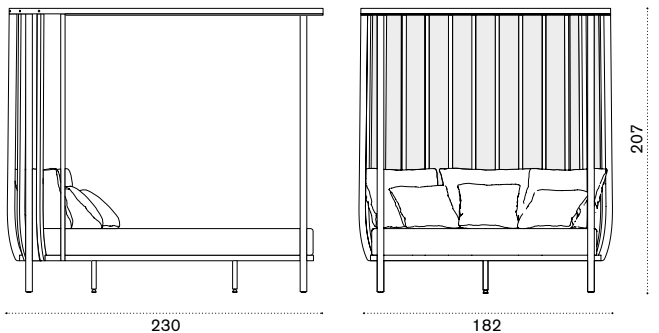

Lounge bed with curtain

pickled teak SWALS__T5
natural teak SWALS__T1
seat cushion + bed runner nature grey SWCUALAW24
back cushion red earth SWCUSCM1A76
back cushion nature grey SWCUSCM2AW24

→ 127