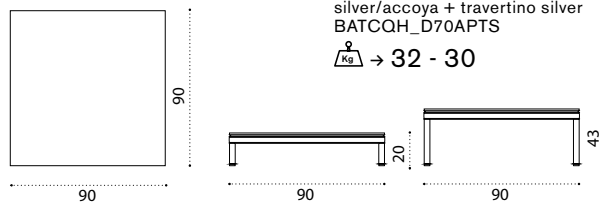

Coffee table 90x90

carbon/teak + travertino silver
BATCQH_D69T1PTS
carbon + travertino silver
BATCQH_D69PTS

carbon/accoya + travertino silver
BATCQH_D69APTS
silver/teak + travertino silver
BATCQH_D70T1PTS
silver + travertino silver
BATCQH_D70PTS
silver/accoya + travertino silver
BATCQH_D70APTS

→ 32 - 30