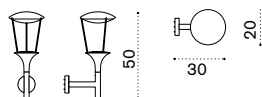

All dimensions are in centimeters