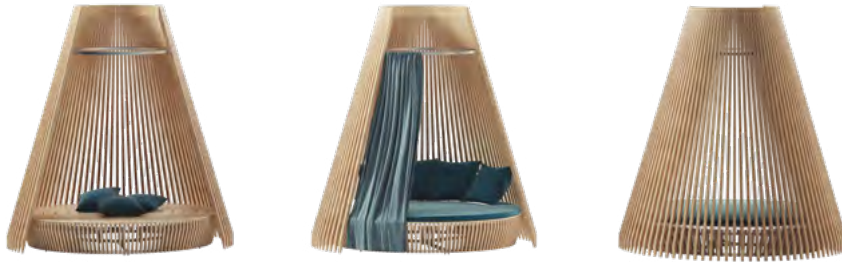

Hut

Alcove

Design: Atelier Lavit

Material - Frame

Aluminium

Accoya®

Fabrics

Polyester
Hydro
White

Polyester
Hydro
Acqua

Acrylic
Charron

Fabrics

Velum
White

Velum
Swell

Rubelli
Outmap
Laguna

Rubelli
Outcross Gris
Sauge

Alcove Ø 3m x h3,3m

HUNIT1A

mattress Ø 2,7m h8cm HUCUNI___

curtain 2,8x2,65 m HUTDV___

decorative cushion 55x55 cm

HUCUSCM2___

→ 360

Round lounge bed

Ø 2,7m x h44 cm

HULBT1A

mattress Ø 2,7m h8cm HUCUNI___

decorative cushion 55x55 cm

HUCUSCM2___

→ 161