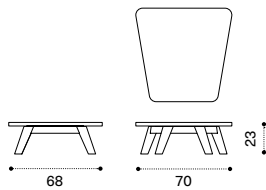

Rafael

Design: Paola Navone

Collection composed of:
loung armchair / daybed / lounge armchair with
integrated coffee table / coffee table / sunbed
/ dining table / dining armchair

FSC™ certified product

Coffee table 68 x 70 - small

brushed natural teak + marble RATCQT1SMS
brushed natural teak + smeraldo RATCQT1SPSR

→ 26