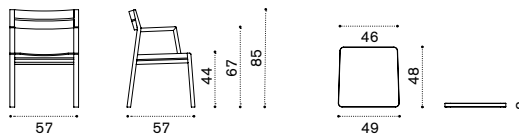

teak COTCRM1T1
pickled teak COTCRM1T5
Kg → 11

XL coffee table 120x80

teak COTCRM2T1
pickled teak COTCRM2T5
Kg → 20

Dining armchair

teak COPDT1
pickled teak COPDT5
Kg → 10

Cushion

cushion COCUPDA___
Kg → 1

Round dining table Ø 175