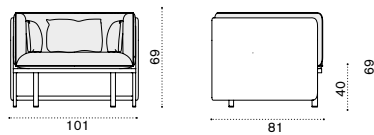

Rain cover

Ethi-Care

Esedra

Lounge armchair

natwick tight weave ESPLH1WNFD43
natwick wide weave ESPLH1WNHD43
cushions, seat+3 back ESCUPLAW25

 → 32

Lounge high back armchair

natwick tight weave ESPLH2WNFD43
natwick wide weave ESPLH2WNHD43
cushions, seat+3 back ESCUPLAW25
headrest cushion ESCUTEAW25