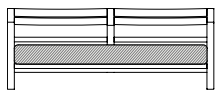

3 seater sofa

teak COD3T1
pickled teak COD3T5
cushions, seat+2 back COCUD3A___

→ 48