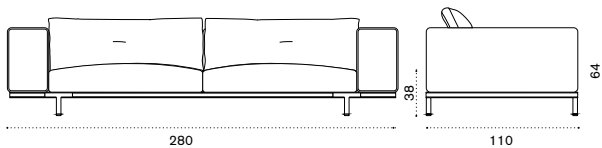

→ 45

XL Sofa

carbon/teak CID3D69T1____
carbon CID3D69____
carbon/accoya CID3D69A____

silver/teak CID3D70T1____
silver CID3D70____
silver/accoya CID3D70____

→ 68,5

XL Backend module - Right / Left

carbon/teak CIF_D69T1____
carbon CIF_D69____
carbon/accoya CIF_D69A____
silver/teak CIF_D70T1____
silver CIF_D70____
silver/accoya CIF_D70____