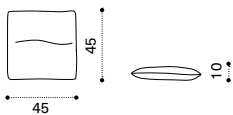

Back cushion 45x45 cm

RACUSCM1___

$\rightarrow 1$