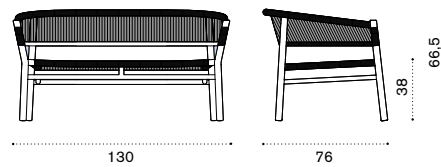

2 seater sofa

teak + round rope sand KID2T1RCS
pickled teak + round rope dark grey KID2T5RCD
seat + back cushions KICUD2__

→ 13