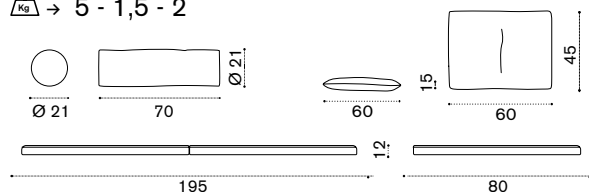

mattress KICULE__
 roll cushions KICURLE__
 pillow cushion KICUGLE__

→ 5 - 1,5 - 2

All dimensions are in centimeters

Rotin

Design: Zanellato / Bortotto

Collection composed of:
2 seater sofa / lounge armchair / pouf / coffee table