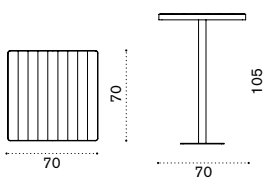

High round table Ø 60

pickled teak LATPTH2B40T5
teak LATPTH2B51T1

→ 17,5 → 2

High square dining table 70x70

pickled teak LATPQM1H2B40T5
teak LATPQM1H2B51T1

→ 20,5 → 4

All dimensions are in centimeters

Flower