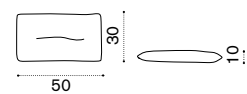

Back cushion 50x30

soft ivory melange CPCUSCRO001
aquamarine CPCUSCRO732
elitis acquamarina CPCUSCRO11440

→ 1,5