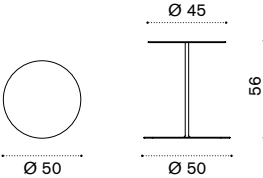

Material top/tray

Side table

carbon TNTCTD69

silver TNTCTD70

→ 6