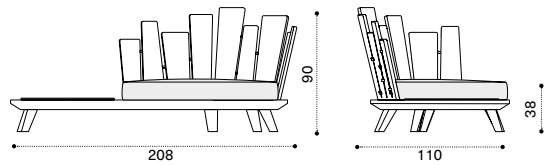

Lounge armchair left with integrated coffee table

brushed natural teak + marble RAD2T1STSMS
brushed natural teak + smeraldo RAD2T1STSPSR
pickled teak + marble RAD2T5TSMS
pickled teak + smeraldo RAD2T5TSPSR
seat cushion RACUD2TS___

$\rightarrow 68,5$