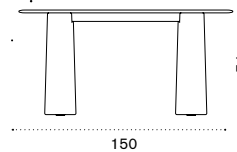

Rectangular dining table 280x150 BLTPRM1PGA

Steward rotating tray BLVST11

→ 315

All dimensions are in centimeters