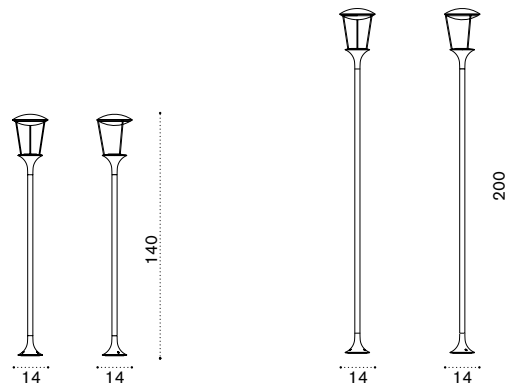

Wall Lamp

PHLAWDG

IP65 LED 230 VAC 15W
3000° K - 1500 LUMEN
ENERGETIC CLASS: A

Base Plate

PHBALADG

All dimensions are in centimeters