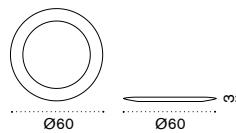

Rectangular dining table 280x150 BLTPRM1PGA

Steward rotating tray BLVST11

→ 315

All dimensions are in centimeters