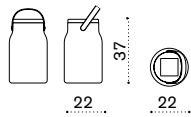

Milk

Design: Emmanuel Gallina

Portable solar lamp

FSC™ certified product

Material

Natural Teak + Glass

Solar lamp

MKLAT1

IP65 50-100 LUMEN
Rechargeable battery 3.6V 2600 mAh
Li-ion Max endurance: 8h
Recharging cycles with line power 10h

Woody

Design: Marc Sadler

Floor lamp

FSC™ certified product

Material

Natural Teak

Floor lamp

WOLAPIT1

IP44 2700° K - 1650 LUMEN
LED 230 Vac 17W
ENERGETIC CLASS: A