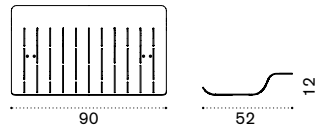

Bag holder 90X52

alu. ACPZM2D__

→ 7,6