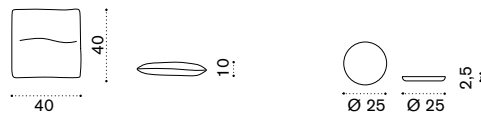

→ 0,5

Cup holder Ø 25

VXPBT5
 → 0,5

2 seater sofa

alu. mineral grey VXD2D53
 alu. limestone white VXD2D56

cushions, seat+5back lichen VXCUD2A46
 cushions, seat+5back linen color VXCUD2A49

→ 40,5

Venexia