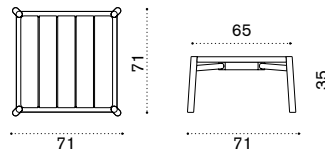

Square coffee table 65x65

teak KITCQT1
pickled teak KITCQT5

→ 7