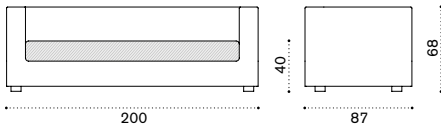

3 seater sofa

CBD3W2_
cushions, seat+2 back CBCUD3A__

→ 41,5