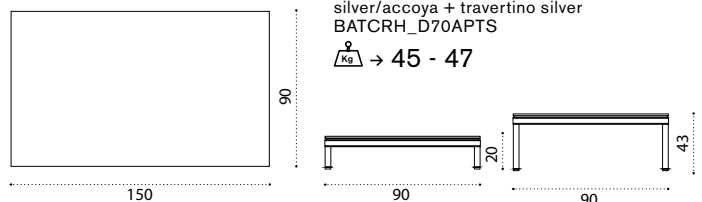

Coffee table 150x90

carbon/teak + travertino silver
BATCRH_D69T1PTS
carbon + travertino silver
BATCRH_D69PTS

carbon/accoya + travertino silver
BATCRH_D69APTS
silver/teak + travertino silver
BATCRH_D70T1PTS
silver + travertino silver
BATCRH_D70PTS
silver/accoya + travertino silver
BATCRH_D70APTS

→ 45 - 47