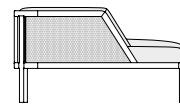

Grand Life

Design: Christophe Pillet

Collection composed of:
lounge armchair / sofa / bergère / sunbed / coffee table
/ dining armchair ^{new}

FSC™ certified product

Material

Natural Teak

Light Grey Round Rope

Ceramic Stone Ice white

Ceramic Stone Sand

Pickled Teak

Taupe Round Rope

Material - Table top

Fabrics

Acrylic Nature White

Acrylic Nature Grey

Polypropylene Corda

Rain cover

Ethi-Care

Bergère

natural teak GLPIT1R1
pickled teak GLPIT5R2
cushions, seat+back GLCUP1_____

→ 19

73

38

80

82

Lounge armchair

natural teak GLPLT1R1
pickled teak GLPLT5R2
cushions, seat+back GLCUP1_____

→ 28,5

61

38

110

110

XL sofa

natural teak GLD3T1R1
pickled teak GLD3T5R2
cushions, seat+back GLCUDI_____

→ 52

240

61

38

110

50

50

10

Complementary back cushion for XL sofa and armchair

nature white GLCUSAW25
nature grey GLCUSAW24
corda GLCUSCPP50

→ 1,3