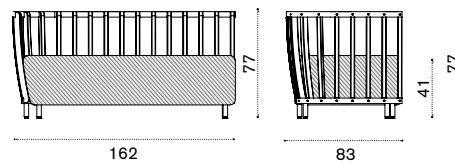

Back end module right

pickled teak SWDMFDD__T5
natural teak SWDMFDD__T1
cushions, seat+3 back SWCUDMFD_____

→ 45