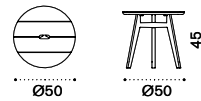

FSC™ certified product

Rectangular coffee table 137x75

natural teak KNTCRM1T1
pickled teak KNTCRM1T5

 → 17 

Round coffee table Ø 50

natural teak KNTCTT1
pickled teak KNTCTT5

 → 4

Dining chair