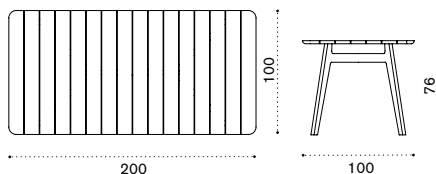

Round dining table Ø 110

natural teak KNTPTT1
pickled teak KNTPTT5

 → 27   → 5

Rectangular dining table 200x100

natural teak KNTPRM1T1
pickled teak KNTPRM1T5

70   → 6-8

XL rectangular dining table 263x110

natural teak KNTPRM2T1
pickled teak KNTPRM2T5