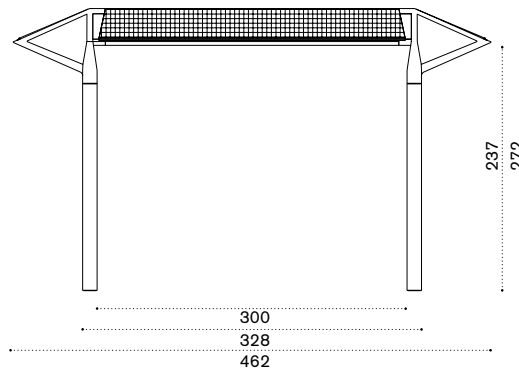

Brushed teak Structure
+ Aluminium Anodic Bronze roof with lighting
+ Cover in micro-perforated waterproof canvas
CSPAT1SD79

7.6W 220-240Vdc
classe II IP44
3000K 1215lm
CRI>80

→ 255