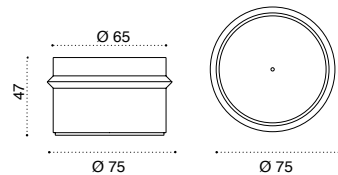

Dhalia

BUDHCS0_

→ 37