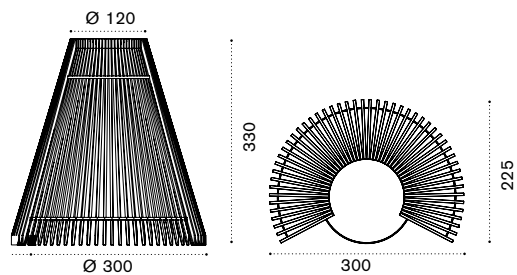

Wooden shelter

Ø 3m x h3,3m

HUGUT1A

curtain 2,8x2,65 m HUTDV___

→ 199

All dimensions are in centimeters