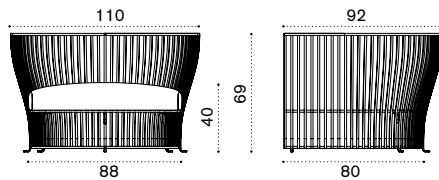

Lounge armchair

alu. mineral grey VXPLD53
alu. limestone white VXPLD56
cushions, seat+3back lichen VXCUPLA46
cushions, seat+3back linen color VXCUPLA49

→ 26