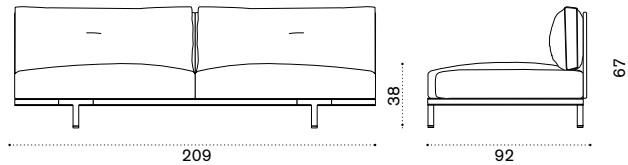

XL Central module

carbon/teak BACD69T1____
carbon BACD69____
carbon/accoya BACD69A____

silver/teak BACD70T1____
silver BACD70____
silver/accoya BACD70A____

→ 58