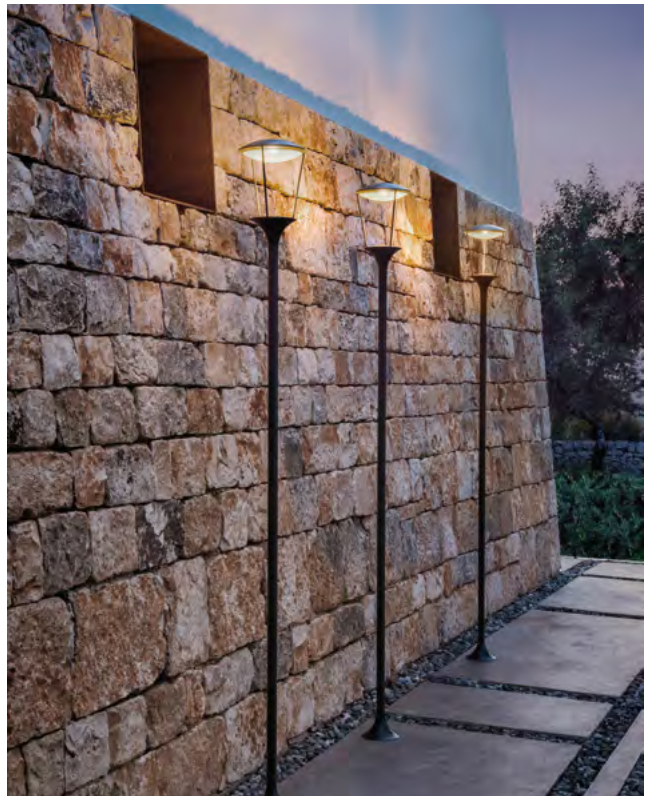

Pharos

Design: Luca Nichetto

Collection composed of:
lamp post / wall lamp post

Reminiscent in design of nineteenth-century street lamps, Pharos has a led light source. Its glow reflecting from above creates a diffused and cosy light, featuring in style the most sophisticated outdoor spaces.

Technical info p 323