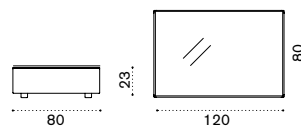

Rectangular coffee table 120x80

with glass CBTCRW2_

→ 22