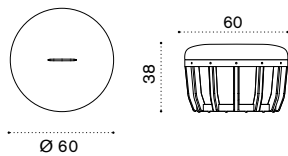

 → 5 

Pouf Ø 40 h46

pickled teak + seat cushion SWPM12D__T5
natural teak + seat cushion SWPM12D__T1

 → 6,5 

Pouf Ø 60 h38

pickled teak + seat cushion SWPM21D__T5
natural teak + seat cushion SWPM21D__T1

 → 10,5 