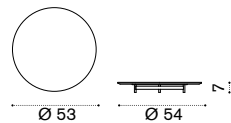

Coffee table Ø53 h7

d. grey + ice white CPTCTH1DGLI
d. grey + brown CPTCTH1DGLIE
d. grey + acquamarina CPTCTH1DGPSP

→ 9