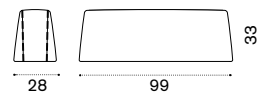

Long back cushion

soft ivory melange CPCUSCM2O001
aquamarine CPCUSCM2O732

→ 5.5

Armrest cushion

soft ivory melange CPCUBRO001
aquamarine CPCUBRO732

→ 1

Back cushion 50x30

soft ivory melange CPCUSCRO001
aquamarine CPCUSCRO732
elitis acquamarina CPCUSCRO11440