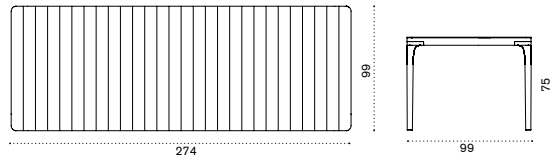

XL rectangular dining table 274x99

aluminium + teak PLTPRM2D4_T1

→ 49,2 → 10

Rectangular dining / Ping pong table 274x152,5

aluminium + ceramic stone PLTPRM3D38LR

ping pong kit included

→ 96,5 → 12