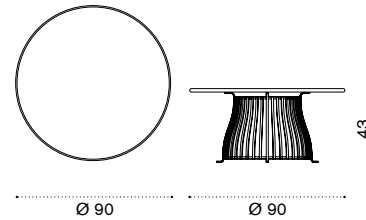

Coffee table Ø 90 h43

alu. mineral grey + white VXTCTM2D53PLSB
alu. mineral grey + ardesia VXTCTM2D53PLA
alu. limestone white + white VXTCTM2D56PLSB
alu. limestone white + ardesia VXTCTM2D56PLA

→ 38