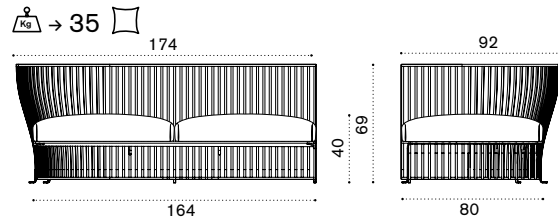

Back end module right

alu. mineral grey VXFDD53
alu. limestone white VXFDD56
cushions, seat+4back lichen VXCUF46
cushions, seat+4back linen color VXCUF49