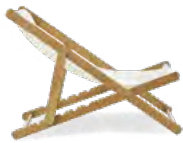

Elle

Design: Ethimo

Deck chair

FSC™ certified product