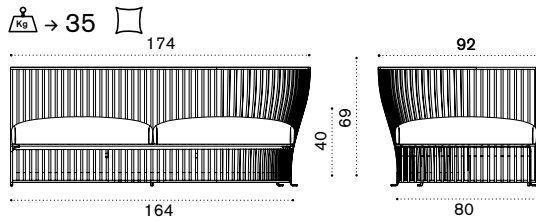

Venexia

Back end module left

alu. mineral grey VXFSD53
alu. limestone white VXFSD56
cushions, seat+4back lichen VXCUF46
cushions, seat+4back linen color VXCUF49