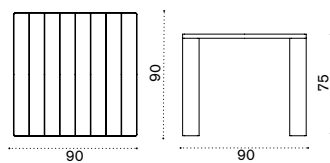

Square dining table 90x90

with pickled teak top ESTPQD43T5

→ 20 → 4