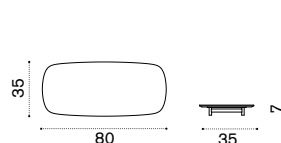

→ 30

Coffee table 80x35 h7

dark grey + ice white CPTCRM1DGLI
dark grey + brown CPTCRM1DGLIE

→ 10

All dimensions are in centimeters

Grand Life

Design: Christophe Pillet

Collection composed of:
 lounge armchair / sofa / bergère / sunbed / coffee table
 / dining armchair ^{new}