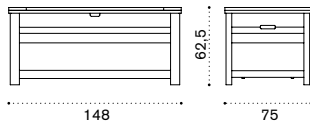

T-Box Trunk

pickled teak TBBLT5
teak TBBLT1

→ 50

Clay Square coffee table 45x45

pickled teak CYTCQT5
teak CYTCQT1

→ 7