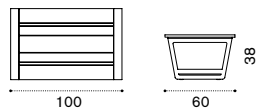

Coffee table 100x60

teak COTCRM1T1
pickled teak COTCRM1T5
Kg → 11