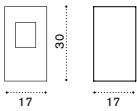

Maintenance kit for accoya

KITRAC