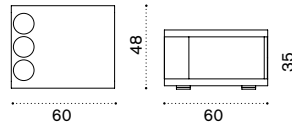

Freestand perforated corrugated panel

alu. ACPPD__

 → 11 

Seat L 60cm with backrest

teak ACS11T1

alu. ACS11D__

seat cushion 53x41 h6 cm ACCUSEA__

 → 6,5 