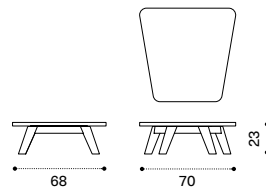

brushed natural teak + marble RATCQT1SMS
brushed natural teak + smeraldo RATCQT1SPSR

 **→ 26**

Coffee table 68 x 70 - small

pickled teak + marble RATCQT5MS
pickled teak + smeraldo RATCQT5PSR

 **→ 26**

Coffee table 70 x 170 - large