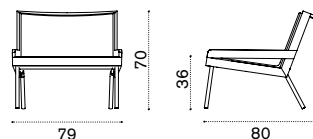

Allaperto

Design: Matteo Thun & Antonio Rodriguez

Collection composed of:
loung armchair / 2 seater sofa / coffee table
/ sunbed / lounge bed / hanging armchair
/ free-standing outdoor swings

FSC™ certified product

Lounge armchair

Allaperto Mountain Etwick AAPLS51T5W20
seat cushion espresso AACUSEPLAW39
Allaperto Mountain Tartan AAPLS51T1E38
lumbar cushion red navajo with velvet blue piping AACULBA31

Allaperto Urban AAPLS51T5E37

Allaperto Nautic AAPLS51T1RFG
lumbar cushion AACULBM2____
decor cushion AACUDCQ____

Allaperto Veranda AAPLS51T1WN
lumbar cushion AACULBM2____
decor cushion AACUDCQ____

→ 12-14