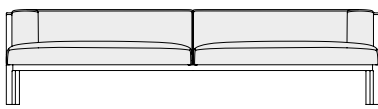

→ 28,5

61

38

110

110

XL sofa

natural teak GLD3T1R1
 pickled teak GLD3T5R2
 cushions, seat+back GLCUDI_____

→ 52