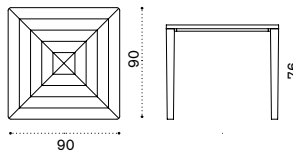

Square dining table 90x90

teak FDTPQT1

pickled teak FDTPQT5

→ 10 → 4