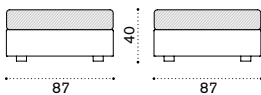

Pouf

CBPUW2_
cushion, seat CBCUPUA__

→ 9