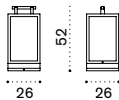

Carré

Design: Niccolò Grassi

Collection composed of:
wall lamp / table lamp / rechargeable table lamp
/ XL floor lamp

FSC™ certified product

Material

Metal Sepia Black
+ Pickled Teak

Metal Warmwhite
+ Pickled Teak

Table lamp

CALATB4_T5

IP44 2700° K - 1650 LUMEN
LED 230 Vac 17W
ENERGETIC CLASS: A

Rechargeable table lamp

CALATRB4_T5

IP44 2700° K
LED n. 4 x 4W
N. batteries: 2 x 12V 2Ah SSL
Max endurance with batteries: 10h
Recharging cycle 8h
ENERGETIC CLASS: A

Wall lamp

CALAWB4_T5

IP44 2700° K - 1650 LUMEN
LED 230 Vac 17W
ENERGETIC CLASS: A

XL floor lamp

wired CALAXB4_T5
rechargeable CALAXR4_T5

Wired
IP44 2700° K - 1650 LUMEN
LED 230 Vac 17W
ENERGETIC CLASS: A

Rechargeable
IP44 2700° K
LED n. 4 x 4W
N. batteries: 2 x 12V 2Ah SSL
Max endurance with batteries: 10h
Recharging cycle 8h
ENERGETIC CLASS: A