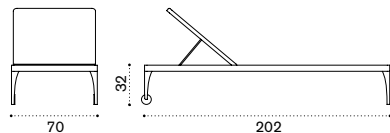

Sun lounger

aluminium + lightwick IFLED4_W2_
mattress IFCULEAW2_

→ 17

aluminium + ethitex IFLED4_E5_

→ 13