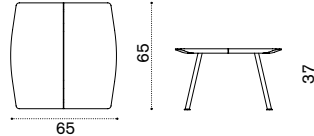

Lounge chair

AGPLB48T1

→ 8

Square coffee table 65x65

AGTCQB48T1

→ 9

Shaped seat cushion

black stone AGCUPLSAW28
geometric terra AGCUPLSPP35
geometric marine AGCUPLSPP36