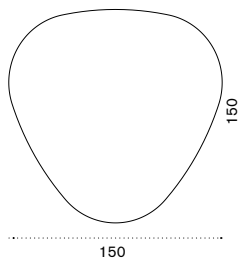

Material - tray

Iroko

Triangular dining table 150x150 BLTPQM1PGA

Steward rotating tray BLVST11

 → 188

Rectangular dining table 280x150 BLTPRM1PGA

Steward rotating tray BLVST11

 → 315