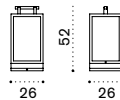

Carré

Design: Niccolò Grassi

Collection composed of:
wall lamp / table lamp / rechargeable table lamp
/ XL floor lamp

FSC™ certified product

Material

Metal Sepia Black
+ Pickled Teak

Metal Warmwhite
+ Pickled Teak

Table lamp

CALATB4_T5

IP44 2700° K - 1650 LUMEN
LED 230 Vac 17W
ENERGETIC CLASS: A

Rechargeable table lamp

CALATRB4_T5

IP44 2700° K
LED n. 4 x 4W
N. batteries: 2 x 12V 2Ah SSL
Max endurance with batteries: 10h
Recharging cycle 8h
ENERGETIC CLASS: A

Wall lamp

CALAWB4_T5

IP44 2700° K - 1650 LUMEN
LED 230 Vac 17W
ENERGETIC CLASS: A

XL floor lamp

wired CALAXB4_T5
rechargeable CALAXR4_T5

Wired
IP44 2700° K - 1650 LUMEN
LED 230 Vac 17W
ENERGETIC CLASS: A

Rechargeable
IP44 2700° K
LED n. 4 x 4W
N. batteries: 2 x 12V 2Ah SSL
Max endurance with batteries: 10h
Recharging cycle 8h
ENERGETIC CLASS: A