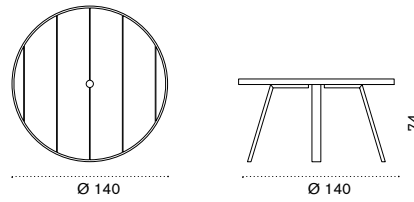

Rectangular dining table 240x100

pickled teak SWTPRM2D__T5
natural teak SWTPRM2D__T1

 → 45  → 8

Round dining table Ø 140

pickled teak SWTPTM1D__T5
natural teak SWTPTM1D__T1

 → 35  → 6-7 

Pouf Ø 40 h38

pickled teak + seat cushion SWPM11D__T5
natural teak + seat cushion SWPM11D__T1