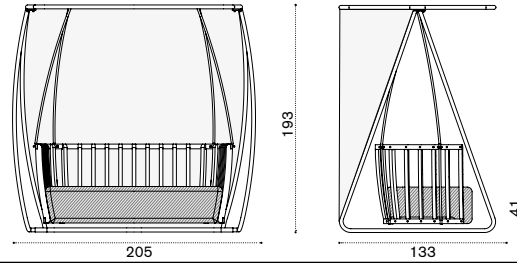

Rain cover

-   Ethi-Care

Swing

2 seater sofa

pickled teak SWD2D__T5
 natural teak SWD2D__T1
 cushions, seat + 2 back SWCUD2_____

→ 43

Porch swing

→ 84