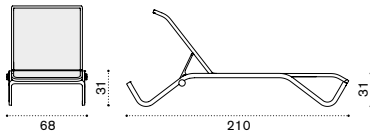

Acrylic
Nature Grey

Rain cover
Ethi-Care

Sun lounger

OCLED4___

mattress nature grey OCCULEAW24

Smart

Design: Ethimo

Side table