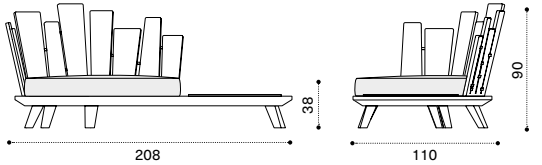

Lounge armchair right with integrated coffee table

brushed natural teak + marble RAD2T1STDMS
brushed natural teak + smeraldo RAD2T1STDPSR
pickled teak + marble RAD2T5TDMS
pickled teak + smeraldo RAD2T5TDPSR
seat cushion RACUD2TD___

$\rightarrow 68,5$