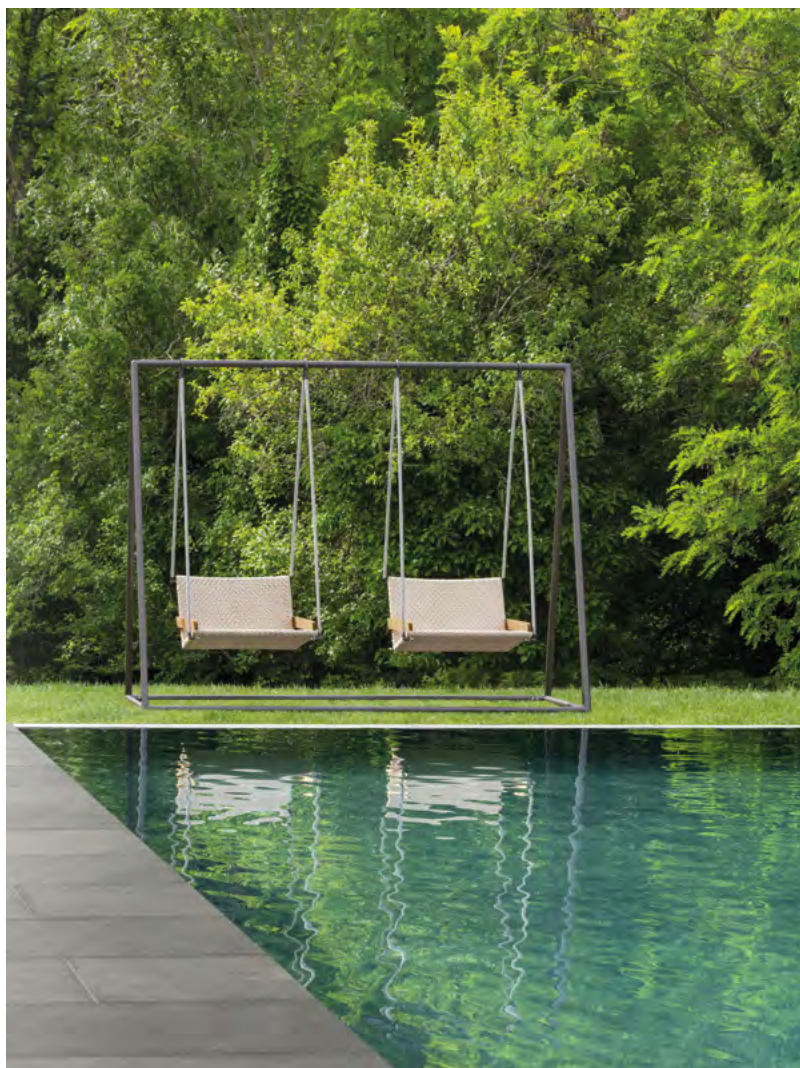

Allaperto

Design: Matteo Thun
& Antonio Rodriguez

Collection composed of:
loung armchair / 2 seater sofa / coffee
table / sunbed / lounge bed / hanging
armchair / free-standing outdoor swings

Allaperto is a single philosophy for four different outfits, in which the appearance changes but not the essence. Veranda, Nautic, Mountain and Urban are different concepts to live contemporary outdoor spaces in contact with nature. Natural rattan is the protagonist of the Veranda mood and it enhances the craftsmanship of the weave.

The suspended armchair, also available in the swing version, combines the fiber with the teak of the armrests. In the Nautic version the woven rope tells a sea life mood and ensures durability and resistance. The Urban outfit is the perfect set for metropolitan skylines.

Technical info p 266