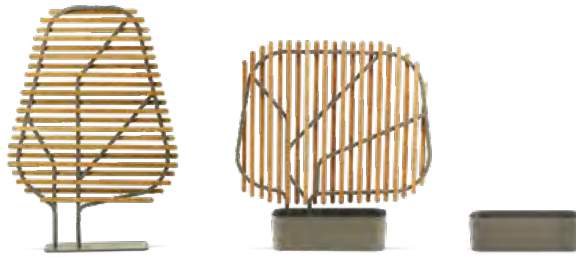

Clostra

Design: Emmanuel Gallina

Collection composed of:
high shield / low shield / planter

FSC™ certified product