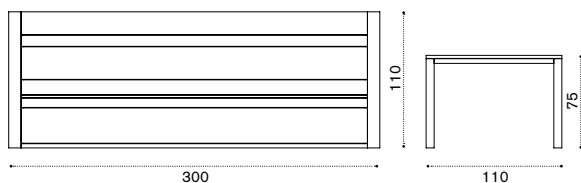

Sun lounger

teak COLET1
pickled teak COLET5
mattress COCULEA___
Kg → 22

All dimensions are in centimeters

Esedra

Design: Luca Nichetto

Collection composed of:
loung armchair / 3 seater sofa / coffee table
/ square, rectangular and oval dining table
/ dining armchair / sunbed