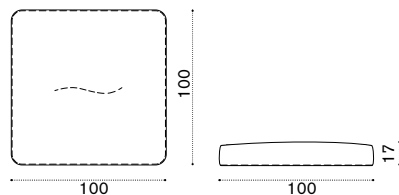

XL module 120x240

teak + alu. dark grey CPBAM3T1DG

$\rightarrow 54$

Cushion 100x100

soft ivory melange CPCUM1O001
aquamarine CPCUM1O732

$\rightarrow 7$

Calipso

Cushion 170x100