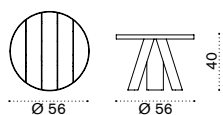

 → 53

Round coffee table Ø 56

with pickled teak top ESTCTD43T5

 → 9

Square coffee table 90x90

with pickled teak top ESTCQD43T5

 → 19

All dimensions are in centimeters