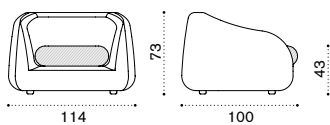

Square coffee table 90x90

LOTQW2_

 → 10,5

All dimensions are in centimeters

Cube

Design: Ethimo

Collection composed of:
 lounge armchair / 3 seater sofa / modular sofa
 / pouf / coffee table / double and single sunbed
 / footstool