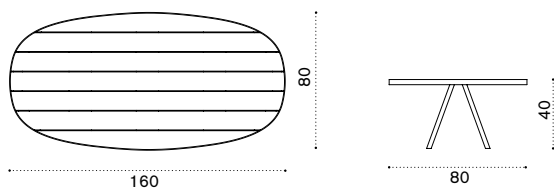

Esedra

Design: Luca Nichetto

Collection composed of:
loung armchair / 3 seater sofa / coffee table
/ square, rectangular and oval dining table
/ dining armchair / sunbed

FSC™ certified product

Oval coffee table 160x80

with pickled teak top ESTCOD43T5

→ 21