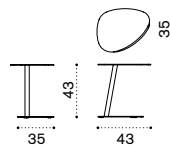

Sun lounger

aluminium + lightwick IFLED4_W2_
mattress IFCULEAW2_

 → 17  

aluminium + ethitex IFLED4_E5_

 → 13  

Smart – side table 43x35

SMTCRD_

 → 3,5