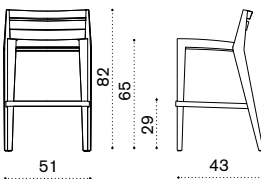

Counter stool h82

RBSGH1T1
cushion RBCUSGA___

$\rightarrow 8,5$