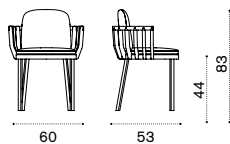

Dining armchair

pickled teak SWPDD__T5
natural teak SWPDD__T1
cushions, seat+back SWCUPD_____

→ 6,5