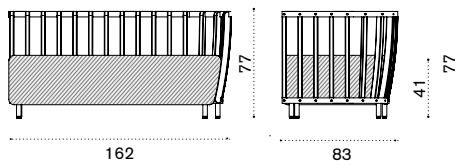

Swing

Design: Patrick Norguet

Collection composed of:
lounge armchair / 2 seater sofa / XL sofa / modular sofa
/ club armchair / porch swing / coffee table / barstool
/ dining armchair / dining table / pouf / lounge bed

FSC™ certified product

Back end module left

pickled teak SWDMFSD__T5
natural teak SWDMFSD__T1
cushions, seat+3 back SWCUDMFS_____

→ 45