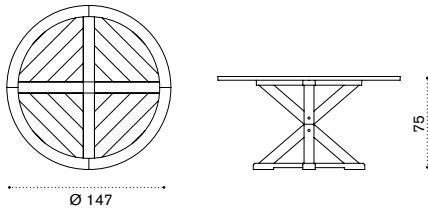

Round dining table Ø 147

teak CSTPTT1

pickled teak CSTPTT5

→ 61,5 → 6-8