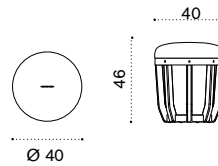

 → 5 

Pouf Ø 40 h46

pickled teak + seat cushion SWPM12D__T5
natural teak + seat cushion SWPM12D__T1

 → 6,5 

Pouf Ø 60 h38

pickled teak + seat cushion SWPM21D__T5
natural teak + seat cushion SWPM21D__T1

 → 10,5 