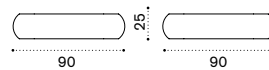

Square coffee table 90x90

LOTQW2_

→ 10,5

All dimensions are in centimeters