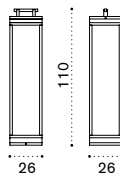

Rechargeable
IP44 2700° K
LED n. 4 x 4W
N. batteries: 2 x 12V 2Ah SSL
Max endurance with batteries: 10h
Recharging cycle 8h
ENERGETIC CLASS: A