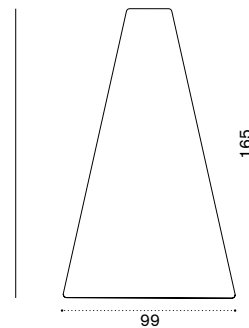

All dimensions are in centimeters