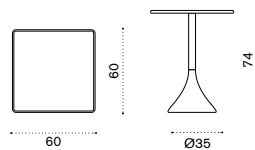

Dining table 60X60 h 74

CNTPQM1H1D_

kg → 33,5 → 2