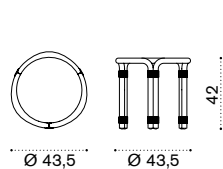

 → 22,5  

Pouf

pickled teak + fabric RTPUT5P___
aluminium + fabric RTPUD57P___

 → 17  

Coffee table Ø 43,5 h42

pickled teak + top RTTCTM1H2T5___
aluminium + top RTTCTM1H2D57___

 → 9

Coffee table Ø 68,5 h33