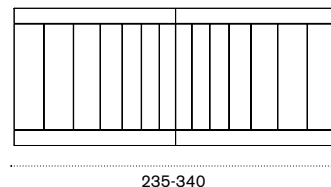

Rectangular extendable dining table 235-340x100

RBTPRM1T1

→ 115 → 8-12