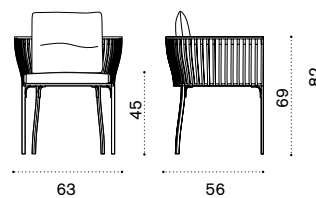

Dining armchair

alu. mineral grey VXPDD53
alu. limestone white VXPDD56
cushions, seat+back lichen VXCUPDA46
cushions, seat+back lichen melange VXCUPDA47
cushions, seat+back linen color VXCUPDA49
cushions, seat+back orange VXCUPDTR18

→ 8