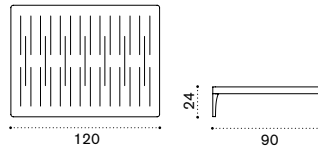

Rectangular coffee table 120x90

IFTCRD4_

→ 18