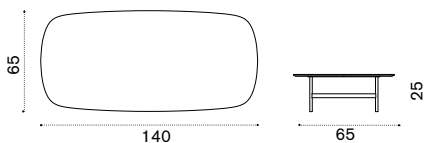

→ 30

Coffee table 80x35 h7

dark grey + ice white CPTCRM1DGLI
dark grey + brown CPTCRM1DGLIE

→ 10

All dimensions are in centimeters

Grand Life

Design: Christophe Pillet

Collection composed of:
 lounge armchair / sofa / bergère / sunbed / coffee table
 / dining armchair ^{new}