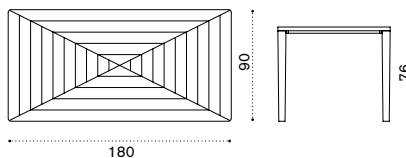

Rectangular dining table 180x90

teak FDTPT1

pickled teak FDTPT5

→ 29 → 6-8