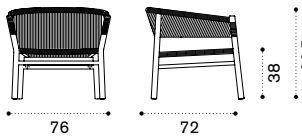

Lounge armchair

teak + round rope sand KIPLT1RCS
teak + round rope olive green KIPLT1R56
teak + round rope ruby wine KIPLT1R52
pickled teak + round rope dark grey KIPLT5RCD
seat + back cushions KICUPL__

→ 9