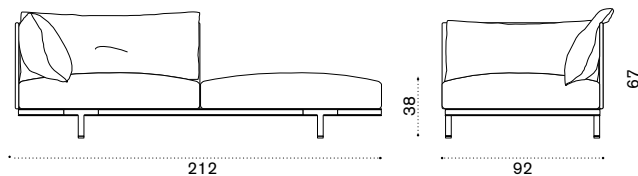

Chaise longue mod - Left

carbon/teak BACLSD69T1____
carbon BACLSD69____
carbon/accoya BACLSD69A____

silver/teak BACLSD70T1____
silver BACLSD70____
silver/accoya BACLSD70A____

→ 69