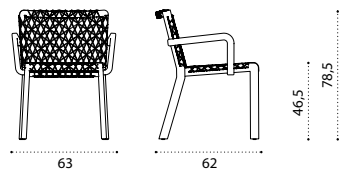

Dining armchair

brushed natural teak RAPDT1SR1
pickled teak RAPDT5R1

→ 6