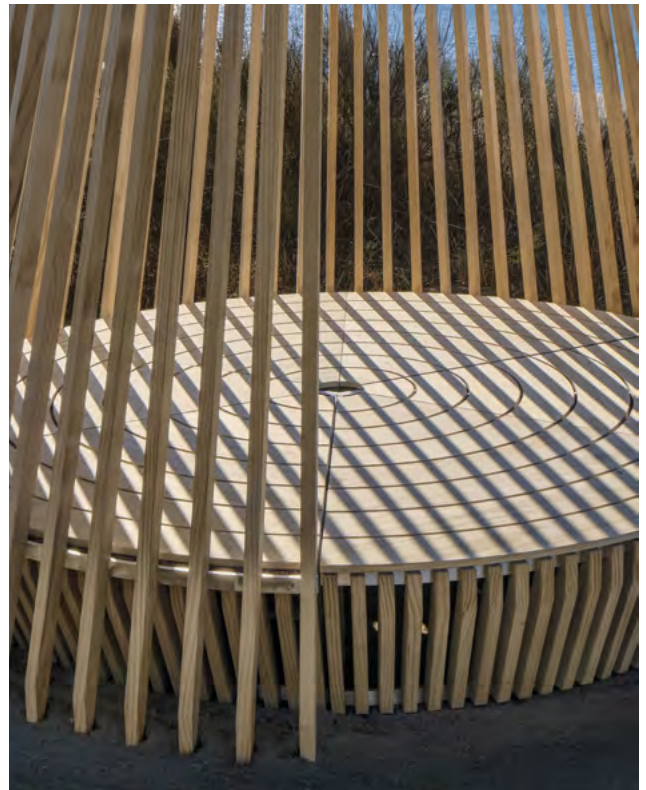

Hut

Design: Atelier Lavit

Alcove

An instant out of time, an intimate and protected space where you can find yourself. Made of Accoya® and aluminium, Hut has important dimensions and an eco-sustainable soul to fully experience contact with nature.

Technical info p 233

Alcove in Accoya® and aluminium structure.
Curtains in Velum White fabric.
Mattress and cushions in polyester Hydro White.