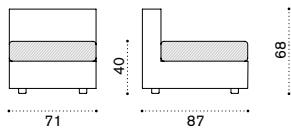

Cube

Central module

CBDMCW2_
cushions, seat+back CBCUDMCA__

→ 19