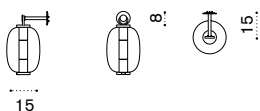

Wired applique

LNLAAV_D__

→ 3

IP44 LED 230 VAC 6W
3000° K - 450 LUMEN
ENERGETIC CLASS: A