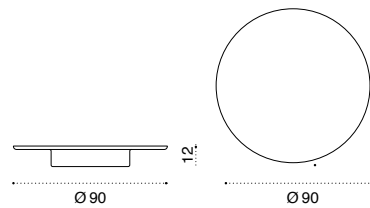

Top 90 (for items Allium)
BUTP1CS0_
Kg → 3