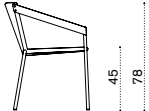

Allaperto Bistrò ^{new}

Design: Matteo Thun & Antonio Rodriguez

Dining armchair

FSC™ certified product

Material

Metal Coffee Brown

Natural Teak

Flat Rope Grey

Flat Rope light grey / dark grey

Flat Rope light grey / olive green

Rain cover

Ethi-Care

Bistrò ^{new}

Metal+ Teak + rope grey AASES51T1RFG
Metal+ Teak + rope light grey / olive green AASES51T1R56
Metal+ Teak + rope light grey / dark grey AASES51T1R1CD

58

61

45

78