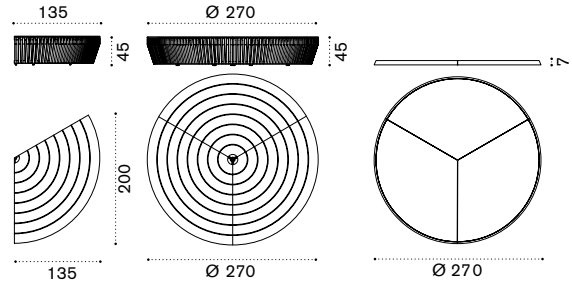

Round lounge bed

Ø 2,7m x h44 cm

HULBT1A

mattress Ø 2,7m h8cm HUCUNI___

decorative cushion 55x55 cm

HUCUSCM2___

→ 161

Wooden shelter