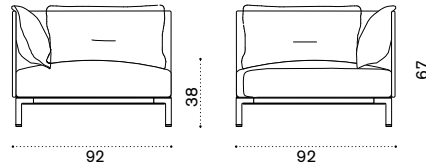

Corner module

carbon/teak BAAUD69T1____
carbon BAAUD69____
carbon/accoya BAAUD69A____

silver/teak BAAUD70T1____
silver BAAUD70____
silver/accoya BAAUD70A____

→ 36