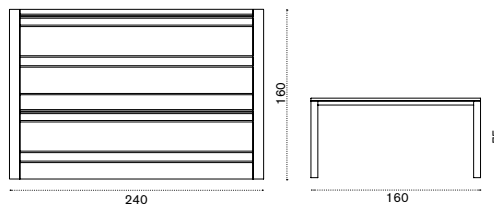

Rectangular dining table 240x160

teak COTPRM1T1
pickled teak COTPRM1T5
Kg → 105