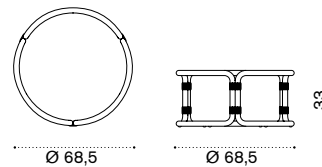

Coffee table Ø 68,5 h33

pickled teak + top RTTCTM2H1T5___
aluminium + top RTTCTM2H1D57___

→ 9,5