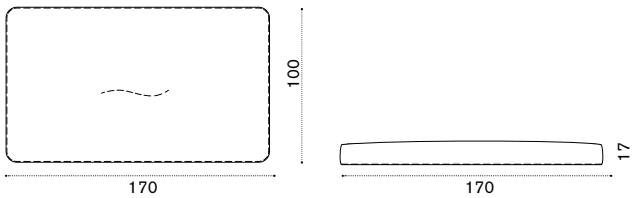

Calipso

Cushion 170x100

soft ivory melange CPCUM2O001
aquamarine CPCUM2O732

→ 12