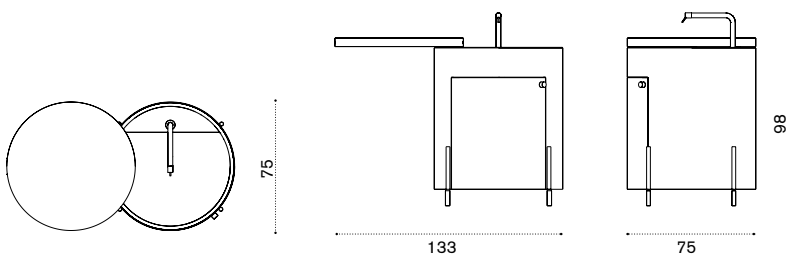

Rain cover

Kitchen sink module

Metal olive green + Teak + Sink in Resin PILVD38
Metal sepia black + Teak + Sink in Resin PILVD48

→ 93