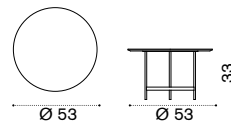

Coffee table Ø53 h33

d. grey + ice white CPTCTH2DGLI
d. grey + brown CPTCTH2DGLIE
d. grey + acquamarina CPTCTH2DGPSP

→ 10