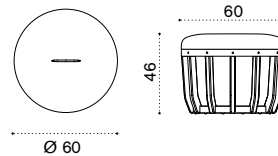

Pouf Ø 60 h46

pickled teak + seat cushion SWPM22D__T5
natural teak + seat cushion SWPM22D__T1

→ 13,5