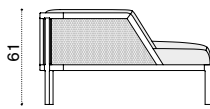

Grand Life

Design: Christophe Pillet

Collection composed of:
lounge armchair / sofa / bergère / sunbed / coffee table
/ dining armchair ^{new}

FSC™ certified product

Material

Natural Teak

Light Grey Round Rope

Ceramic Stone Ice white

Ceramic Stone Sand

Pickled Teak

Taupe Round Rope

Material - Table top

Fabrics

Acrylic Nature White

Acrylic Nature Grey

Polypropylene Corda

Rain cover

Ethi-Care

Bergère

natural teak GLPIT1R1
pickled teak GLPIT5R2
cushions, seat+back GLCUP1_____

→ 19

73

38

80

82

Lounge armchair

natural teak GLPLT1R1
pickled teak GLPLT5R2
cushions, seat+back GLCUP1_____

→ 28,5

61

38

110

110

XL sofa

natural teak GLD3T1R1
pickled teak GLD3T5R2
cushions, seat+back GLCUDI_____

→ 52

240

61

38

110

50

50

10

Complementary back cushion for XL sofa and armchair

nature white GLCUSAW25
nature grey GLCUSAW24
corda GLCUSCPP50

→ 1,3