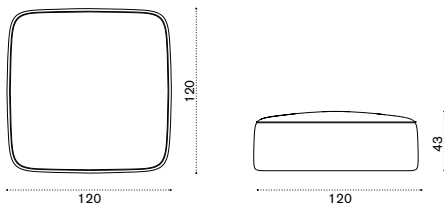

Rain cover

Pouf 120X120

Dharma 200/700 white ISPUQPP2201/7701
Dharma 200/300 sage green ISPUQPP2202/3303
Maiorca + ricamo white ISPUQPP56RIC1

→ 34