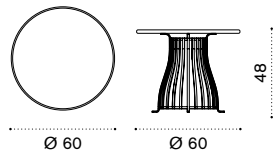

Coffee table Ø 60 h48

alu. mineral grey + white VXTCTM1D53PLSB
 alu. mineral grey + ardesia VXTCTM1D53PLA
 alu. limestone white + white VXTCTM1D56PLSB
 alu. limestone white + ardesia VXTCTM1D56PLA

→ 16,5