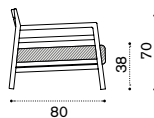

3 seater sofa

teak COD3T1
pickled teak COD3T5
cushions, seat+2 back COCUD3A___

→ 48