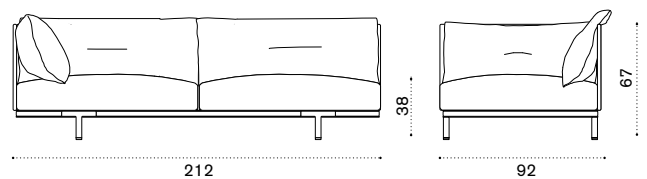

Back end module - Right

carbon/teak BAFDD69T1____
carbon BAFDD69____
carbon/accoya BAFDD69A____

silver/teak BAFDD70T1____
silver BAFDD70____
silver/accoya BAFDD70A____

→ 69