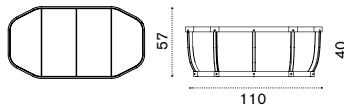

→ 45

Small coffee table Ø 50

pickled teak SWTCQH2D__T5
 natural teak SWTCQH2D__T1

→ 9

Large coffee table 110x57

pickled teak SWTCRH1D__T5
 natural teak SWTCRH1D__T1

→ 20

Lounge bed with curtain