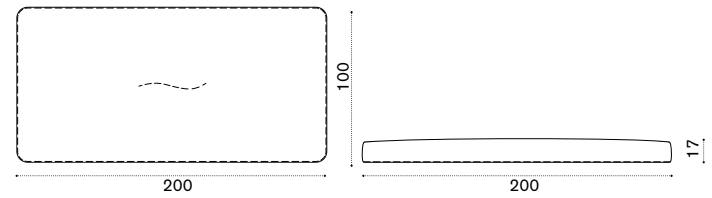

Cushion 200x100

soft ivory melange CPCUM3O001
aquamarine CPCUM3O732

→ 14

Short back cushion

soft ivory melange CPCUSCM1O001
aquamarine CPCUSCM1O732

→ 4

Long back cushion

soft ivory melange CPCUSCM2O001
aquamarine CPCUSCM2O732

→ 5.5

Armrest cushion

soft ivory melange CPCUBRO001
aquamarine CPCUBRO732

→ 1

Back cushion 50x30

soft ivory melange CPCUSCRO001
aquamarine CPCUSCRO732
elitis acquamarina CPCUSCRO11440

→ 1,5

Back cushion 45x45

soft ivory melange CPCUSCQO001
aquamarine CPCUSCQO732
elitis acquamarina CPCUSCQO11440

→ 1

Coffee table Ø53 h7

d. grey + ice white CPTCTH1DGLI
d. grey + brown CPTCTH1DGLIE
d. grey + acquamarina CPTCTH1DGPSP

→ 9

Coffee table Ø53 h33

d. grey + ice white CPTCTH2DGLI
d. grey + brown CPTCTH2DGLIE
d. grey + acquamarina CPTCTH2DGPSP

→ 10