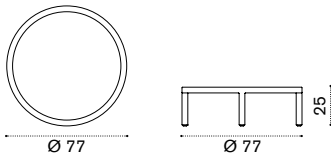

nature white GLCUSAW25
 nature grey GLCUSAW24
 corda GLCUSCPP50

→ 1,3

Grand Life

Coffee table Ø 77 h25

natural teak + ceramic stone ice white GLTCTH1T1LI
pickled teak + ceramic stone sand GLTCTH1T5LS

 → 9

Coffee table Ø 77 h45