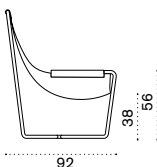

Armchair

SLSSES_____

$\rightarrow$ 9,5