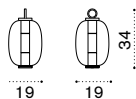

Lucerna

Design: Luca Nichetto

Collection composed of:
rechargeable lantern / wired lantern / lamp holder
bracket / wired applique / suspension lantern

Material - Lighting fixture

Aluminium
colour

Brass
colour

Material - Blown glass

Fumé

Amber

Acid-etched
Fumé

Acid-etched
Amber

Light
Anthracite

Acid-etched
Light
Anthracite

Rechargeable lantern

LNLAV_RD__

→ 2,5

IP44 LED 6W
3000° K - 450 LUMEN
N. batteries: 4 X 1,5V / 2600 mA
Max endurance with batteries: 8h
Recharging cycles 8h
ENERGETIC CLASS: A

Wired lantern

LNLAV_CD__

→ 2,5

IP44 LED 230 VAC 6W
3000° K - 450 LUMEN
ENERGETIC CLASS: A

Lamp holder bracket

LNSPLAD__

→ 1

Suspension lantern

LNLAHV_CD__

→ 2,5

Wired applique

LNLAAV_D__

→ 3

IP44 LED 230 VAC 6W
3000° K - 450 LUMEN
ENERGETIC CLASS: A