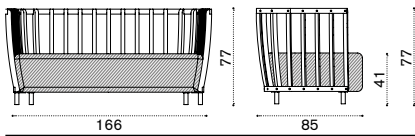

Rain cover

-   Ethi-Care

Swing

2 seater sofa

pickled teak SWD2D__T5
 natural teak SWD2D__T1
 cushions, seat + 2 back SWCUD2_____

→ 43

Porch swing

→ 84