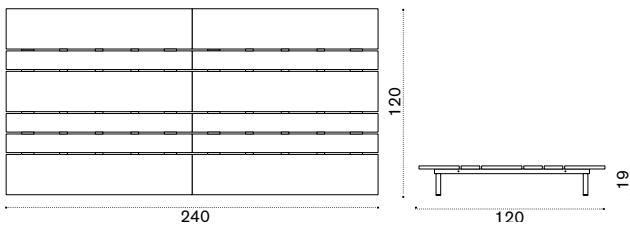

XL module 120x240

teak + alu. dark grey CPBAM3T1DG

$\rightarrow 54$

Cushion 100x100

soft ivory melange CPCUM1O001
aquamarine CPCUM1O732

$\rightarrow 7$

Calipso

Cushion 170x100