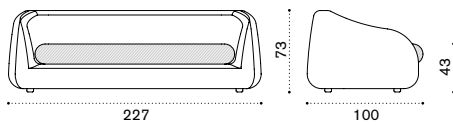

3 seater sofa

PHD3W2_
cushions, seat+2 back PHCUD3A__

→ 51