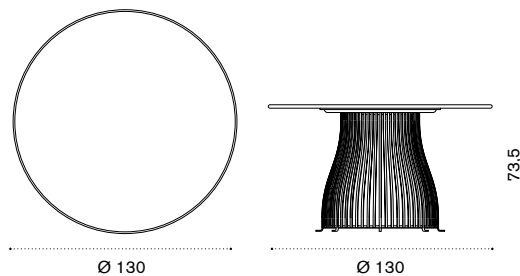

Dining table

alu. mineral grey + anthracite top VXTPTD53LC
alu. limestone white + ice white top VXTPTD53LC

→ 43,5