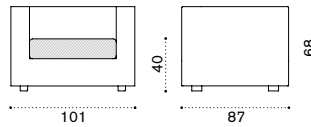

Lounge armchair

CBPOW2_
cushions, seat+back CBCUPOA__

→ 24,5