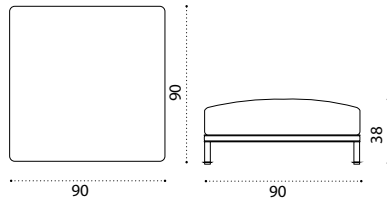

Pouf 90x90

carbon/teak BAPUQD69T1____
carbon BAPUQD69____
carbon/accoya BAPUQD69A____

silver/teak BAPUQD70T1____
silver BAPUQD70____
silver/accoya BAPUQD70A____

→ 20