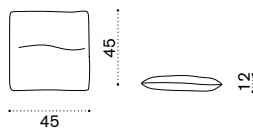

 → 0,5 

Back cushion 50X30

ice RTCUSCRPP40
leofanto 1 RTCUSCRPP42
carmide 11 RTCUSCRPP43
chartreuse RTCUSCRP29

 → 0,5 

All dimensions are in centimeters

Allaperto

Design: Matteo Thun & Antonio Rodriguez

Collection composed of:
 lounge armchair / 2 seater sofa / coffee table
 / sunbed / lounge bed / hanging armchair
 / free-standing outdoor swings