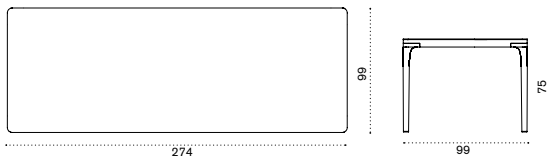

XL rectangular dining table 274x99

aluminium + teak PLTPRM2D4_T1

 → 49,2  → 10

Rectangular dining / Ping pong table 274x152,5

aluminium + ceramic stone PLTPRM3D38LR

ping pong kit included

 → 96,5  → 12

Enjoy