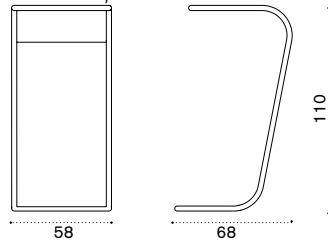

Shelter

metal ACSHD__

→ 12,5

Umpire chair

teak + metal ACSAD__
alu. + metal ACSAD__D__

→ 52