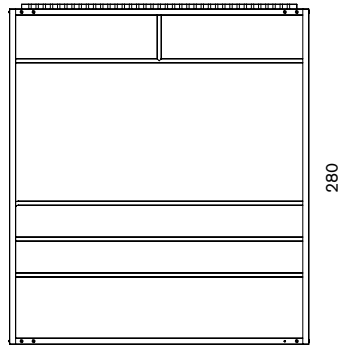

Out-Fit ^{new}

Gym system

Design: Studio Adolini

Material

Metal Rust + Teak

Equipments material

Faux leather

Gym 2,5x2,5m

Rust and teak with equipment
OFT1S78

→ 431

Equipment:

- Bench with faux leather upholstery
- Heavy punch bag with faux leather upholstery
  120x35cm 40Kg
- Kit n. 5 resistance rubber bands
- Exercise mat with faux leather upholstery
- Wooden gym rings

250

250