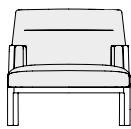

Bergère

natural teak GLPIT1R1
pickled teak GLPIT5R2
cushions, seat+back GLCUP1_____

→ 19

73