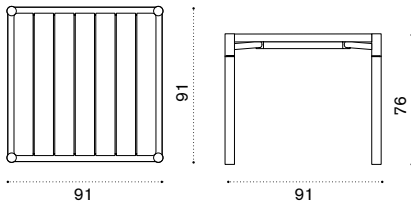

Square dining table 91x91

teak KITPQT1
pickled teak KITPQT5

→ 18 → 4