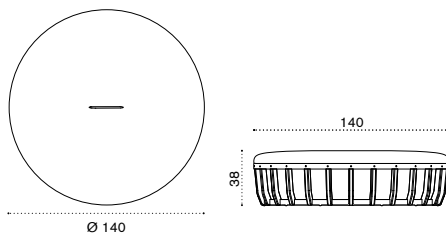

Pouf Ø 60 h46

pickled teak + seat cushion SWPM22D__T5
natural teak + seat cushion SWPM22D__T1

 → 13,5 

Pouf Ø 140 h38

pickled teak + seat cushion SWPM31D__T5
natural teak + seat cushion SWPM31D__T1

 → 42 

Pouf Ø 140 h46