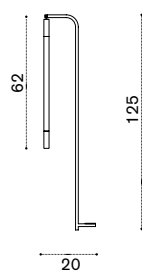

Yacht Collection / Baia Lamp ^{new}

Design: Christophe Pillet

Lamp

Material - Base

Aluminium
Carbon

Aluminium
Silver

Lamp ^{new}

carbon BALAD69
silver BALAD70

Compatible also with Costiera

9W, 220-240Vdc classe I
IP44 (main body IP65) 3000K
520lm CRI>90

Kilt lamp

Design: Marcello Ziliani

Pendant lamp

FSC™ certified product

Material

Teak
+ Round Rope Sand

Pickled Teak
+ Round Rope Dark Grey

Pendant lamp

KILAT_RC_

IP44, 1XE27

(Bulb not included, depends on the bulb used) according to European regulations