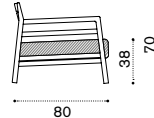

Lounge armchair

teak COPLT1
pickled teak COPLT5
cushions, seat+back COCUPLA___

→ 34