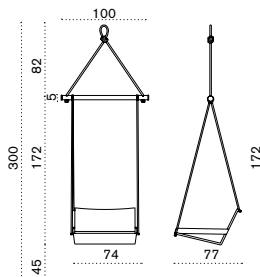

 → 19 

Free-standing outdoor swings

Allaperto Nautic AA2ACS51T1RFG
 lumbar cushion AACULBM2____
 decor cushion AACUDCQ____

 → 74 

All dimensions are in centimeters

Allaperto Bistrò ^{new}

Design: Matteo Thun & Antonio Rodriguez