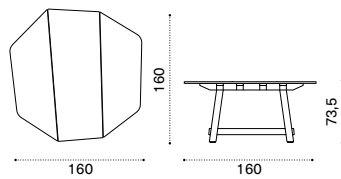

Octagonal dining table 160 x 160

brushed natural teak + marble RATPQM1T1SMS
brushed natural teak + smeraldo RATPQM1T1SPSR
pickled teak + Carrara marble RATPQM1T5MS
pickled teak + smeraldo RATPQM1T5PSR

→ 220 → 8