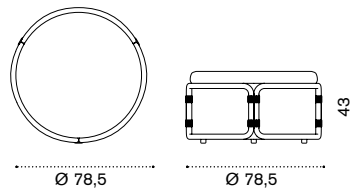

 → 22,5  

Pouf

pickled teak + fabric RTPUT5P___
aluminium + fabric RTPUD57P___

 → 17  

Coffee table Ø 43,5 h42

pickled teak + top RTTCTM1H2T5___
aluminium + top RTTCTM1H2D57___

 → 9

Coffee table Ø 68,5 h33