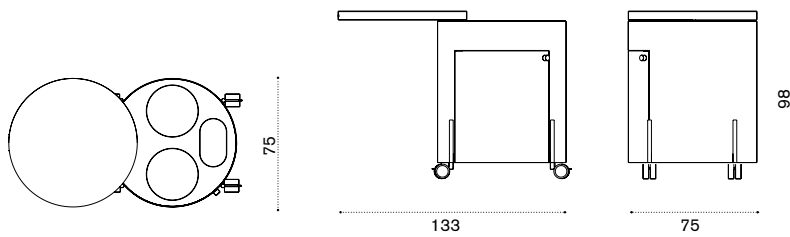

Phil

Induction cooktop module

Metal olive green + Teak + Top in Marble Nero Africa PIIND38
Metal sepia black + Teak + Top in Marble Nero Africa PIIND48

→ 105

Brazier grill module

Metal olive green + Teak + Top in Marble Nero Africa PIBRD38
Metal sepia black + Teak + Top in Marble Nero Africa PIBRD48

→ 102