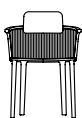

Accessories

soft back NICUPDSBAW__
seat cushion NICUPDAW__

$\rightarrow 0,5$