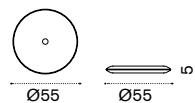

Round seat cushion

geometric terra AGCUPLTPP35
geometric marine AGCUPLTPP36

→ 0,5

All dimensions are in centimeters