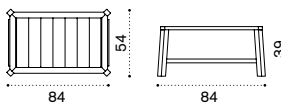

pickled teak PCTCQT5
teak PCTCQT1

→ 8,5

Petit club Rectangular coffee table 84x54 with removable tray

pickled teak PCTCRT5
teak PCTCRT1

→ 10

Holiday

Design: Ethimo

Collection composed of:
Square and rectangular wooden parasol