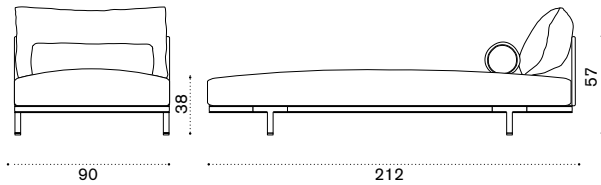

Sunbed

carbon/teak BALED69T1____
carbon BALED69____
carbon/accoya BALED69A____

silver/teak BALED70T1____
silver BALED70____
silver/accoya BALED70A____

→ 59