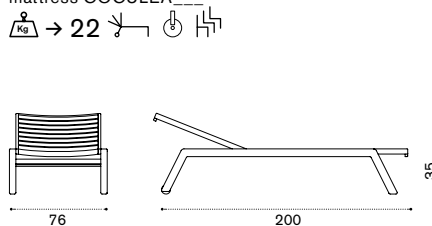

Sun lounger

teak COLET1
pickled teak COLET5
mattress COCULEA___
Kg → 22

All dimensions are in centimeters

Esedra

Design: Luca Nichetto

Collection composed of:
loung armchair / 3 seater sofa / coffee table
/ square, rectangular and oval dining table
/ dining armchair / sunbed