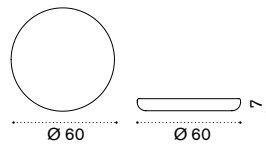

Black cork tray

black cork ACVSM1BC

→ 3