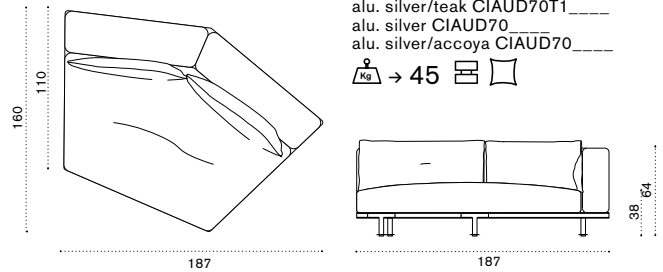

→ 45

XL Sofa

carbon/teak CID3D69T1____
carbon CID3D69____
carbon/accoya CID3D69A____

silver/teak CID3D70T1____
silver CID3D70____
silver/accoya CID3D70____

→ 68,5

XL Backend module - Right / Left

carbon/teak CIF_D69T1____
carbon CIF_D69____
carbon/accoya CIF_D69A____
silver/teak CIF_D70T1____
silver CIF_D70____
silver/accoya CIF_D70____