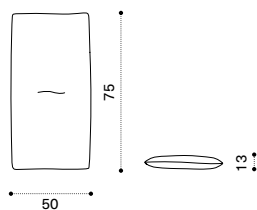

brushed natural teak RALET1S
pickled teak RALET5
seat cushion RACULEP__

 **→ 40**  

Sunbed roller cushion 90x Ø 17

RACULEPR__

 **→ 1**  

Sunbed back cushion 75x50 cm

RACULESC__

 **→ 1,5**  