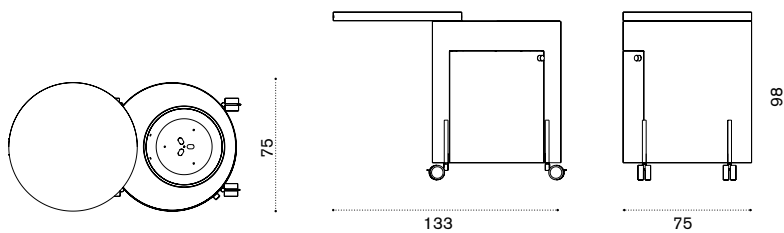

All dimensions are in centimeters