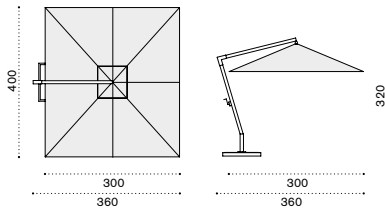

Rectangular parasol 4x3 m

HOBRFA__
8 concrete tiles SETMA8PZ

parasol → 90 + tiles → 167