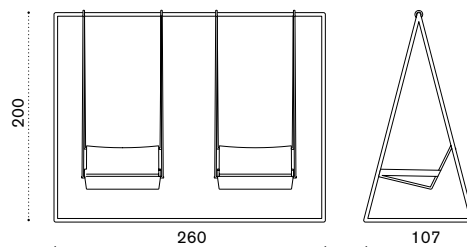

 → 19 

Free-standing outdoor swings

Allaperto Nautic AA2ACS51T1RFG
 lumbar cushion AACULBM2____
 decor cushion AACUDCQ____

 → 74 

All dimensions are in centimeters

Allaperto Bistrò ^{new}

Design: Matteo Thun & Antonio Rodriguez