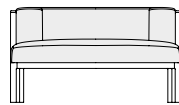

Lounge armchair

natural teak GLPLT1R1
pickled teak GLPLT5R2
cushions, seat+back GLCUP1_____

→ 28,5

61