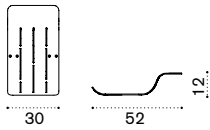

Sport Collection / Ace

Design: Patrick Norguet

Collection composed of:
umpire chair / bench / bag holder / shoes holder
/ storage / tray / free-standing panel

Bag holder 30x52

alu. ACPZM1D__

 → 2,5 

Bag holder 90X52