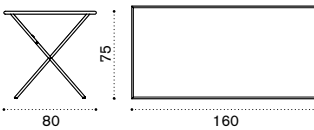

Rectangular folding table 80x160

FLTPRM2B__

→ 26 → 6