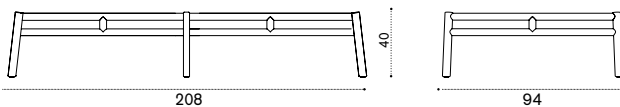

Sunbed ^{new}

teak KILET1RCS

→ 20