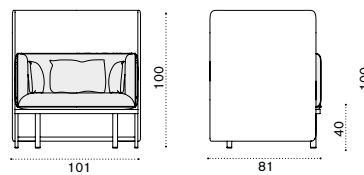

Lounge high back armchair

natwick tight weave ESPLH2WNFD43
natwick wide weave ESPLH2WNHD43
cushions, seat+3 back ESCUPLAW25
headrest cushion ESCUTEAW25

→ 35