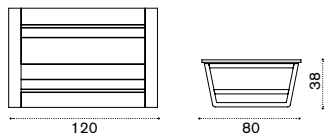

XL coffee table 120x80

teak COTCRM2T1
pickled teak COTCRM2T5
Kg → 20