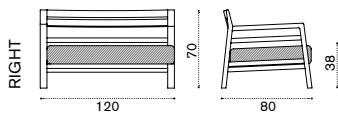

teak CODMAUT1
 pickled teak CODMAUT5
 cushions, seat+back COCUDMAUA___

→ 58

Costes

Back end module right (D) / left (S)

teak CODMF_T1
pickled teak CODMF_T5
cushions, seat+back COCUDMFA___
Kg → 39

Coffee table 100x60