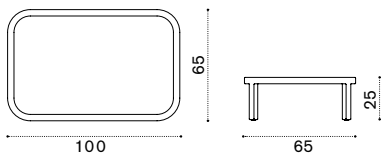

 → 10

Square coffee table 100x100 h35

natural teak + ceramic stone ice white GLTCQHT1LI
pickled teak + ceramic stone sand GLTCQHT5LS

 → 15

Sunbed

natural teak + mattress GLLET1____
pickled teak + mattress GLLET5____