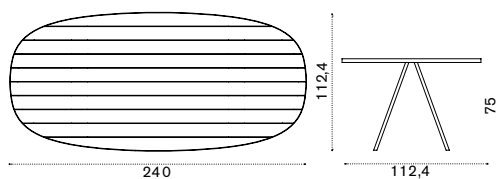

Oval dining table 240x112,4

with pickled teak top ESTPOD43T5

→ 55 → 8