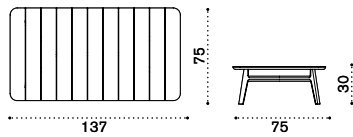

Knit

Design: Patrick Norguet

Collection composed of:
armchair / 3 seater sofa / lounge armchair / lounge high back armchair / rocking lounge armchair / footstool / coffee table / dining armchair / dining chair / square, rectangular and round dining table

FSC™ certified product

Rectangular coffee table 137x75

natural teak KNTCRM1T1
pickled teak KNTCRM1T5

→ 17