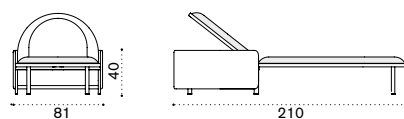

Sun lounger

sun lounger ESLEWNFD43T5
mattress nature white ESCULEAW25

→ 44