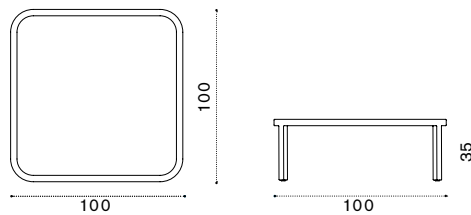

 → 10

Square coffee table 100x100 h35

natural teak + ceramic stone ice white GLTCQHT1LI
pickled teak + ceramic stone sand GLTCQHT5LS

 → 15

Sunbed

natural teak + mattress GLLET1____
pickled teak + mattress GLLET5____