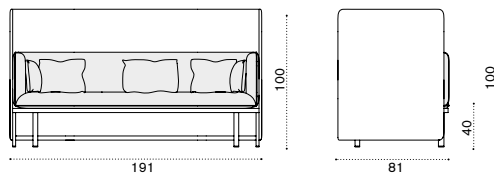

 → 53

Round coffee table Ø 56

with pickled teak top ESTCTD43T5

 → 9

Square coffee table 90x90

with pickled teak top ESTCQD43T5

 → 19

All dimensions are in centimeters