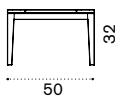

Square coffee table 50x50

RBTCQT1

→ 6