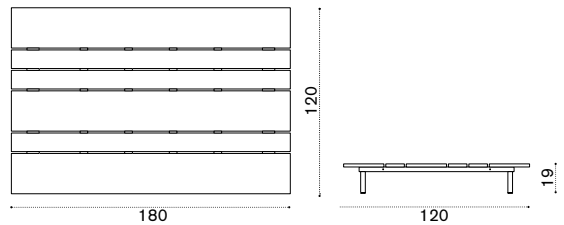

XL module 120x240

teak + alu. dark grey CPBAM3T1DG

$\rightarrow 54$

Cushion 100x100

soft ivory melange CPCUM1O001
aquamarine CPCUM1O732

$\rightarrow 7$

Calipso

Cushion 170x100