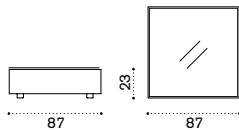

Square coffee table 87x87

with glass CBTCQW2_

→ 17,5