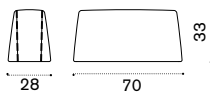

Short back cushion

soft ivory melange CPCUSCM1O001
aquamarine CPCUSCM1O732

→ 4