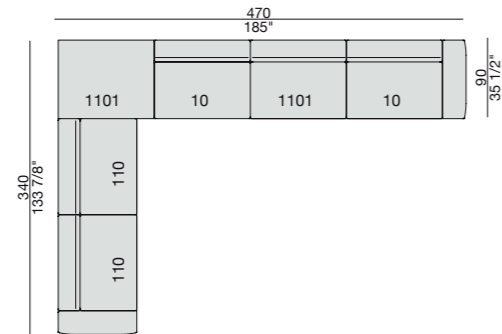

ARGO COMP. B

ARGO COMP. C

sideboard

ATLANTE 3 F
C. Ballabio