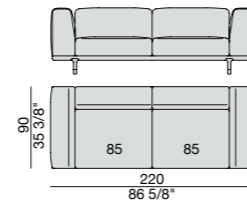

ARGO SOFA 220X90 HIGH ARM

CODE 09.0102