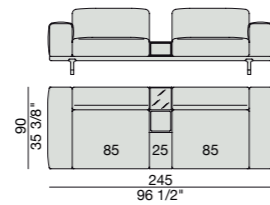

ARGO SOFA 245X90

CODE 09.0103