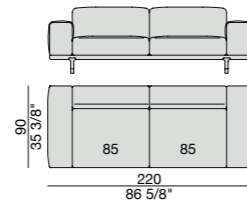

LOW ARM

HIGH ARM / BACK

CONTAINER

COFFEE TABLE

STOOL

ARGO SOFA 220X90

CODE 09.0101

ARGO SOFA 220X90 HIGH ARM