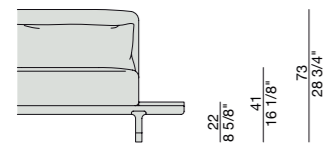

LOW ARM

HIGH ARM / BACK

CONTAINER

COFFEE TABLE

STOOL

ARGO SOFA 220X90

CODE 09.0101

ARGO SOFA 220X90 HIGH ARM